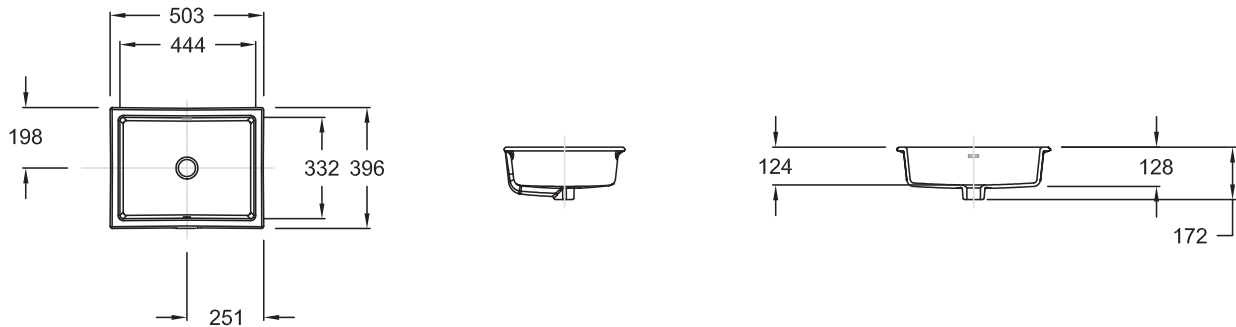

E2882

Collection: VERTICYL

Finish*:

0 - White

Features

- DIMENSIONS: 50.30 x 39.60 cm
- MATERIAL: Ceramic
- TAP DRILLING: No tap hole
- GROUND/UNGROUND: Smooth underside for a perfect installation
- NUMBER OF VANITY BASINS FOR VANITY TOPS: Single basin

- WEIGHT: 15 kg
- INSTALLATION TYPE: Undercounter
- INSTALLATION: STANDARD
- OVERFLOW: With overflow
- SUPPLIED WITH: Fixings kit

Consumer benefits

- ESTHETIC: Discreet front overflow

Installation benefits

- CLEAN, NEAT INSTALLATION: Smooth rim surface for perfect levelness, flush-fit installation

Technical drawing

Product Specification: Undermount vanity basin 50x40 cm. E2882. Collection: VERTICYL. DIMENSIONS: 50.30 x 39.60 cm. WEIGHT: 15 kg. MATERIAL: Ceramic. INSTALLATION TYPE: Undercounter. TAP DRILLING: No tap hole. INSTALLATION: STANDARD. GROUND/UNGROUND: Smooth underside for a perfect installation. OVERFLOW: With overflow. NUMBER OF VANITY BASINS FOR VANITY TOPS: Single basin. SUPPLIED WITH: Fixings kit.