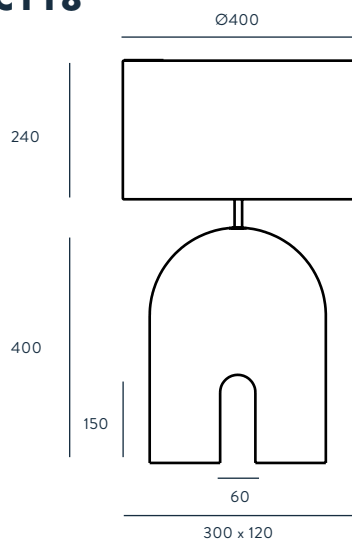

HOME

DESIGNED BY PEPE FORNAS / 2019

NAC118

ACABADOS

METAL
ORO
CROMO
BLANCO
NEGRO

MATERIALES

ACERO
CERÁMICA

ESPECIFICACIONES (UE)

E27 60W MAX (NO INCLUIDA)
220-240 V, 50/60 HZ, IP20, CLASE II

IP20 CE A++

CLASIFICACIÓN ENERGÉTICA

A ++

MODIFICACIONES POSIBLES

POSIBILIDAD DE FABRICAR EN MÁS
COLORES DE LA CARTA EN PAG 150.
PARA OTROS ACABADOS CONSULTAR
PANTALLA 76061
PANTALLA NO INCLUIDA

FINISHES

METAL
GOLD
CHROME
WHITE
BLACK

MATERIALS

STEEL
CERAMIC

SPECIFICATIONS (UE)

E27 60W MAX. (NOT INCLUDED)
220-240 V, 50/60 HZ, IP20, CLASS II

IP20 CE A++

ENERGY LABEL

A ++

POSSIBLE MODIFICATIONS

POSSIBILITY OF MANUFACTURING IN
MORE COLORS CHECK ON COLOR PALETTE
ON PAGE 150. * FOR OTHER COLORS
ASK US IMAGE REFERENCE SHADE 76061
SHADE NOT INCLUDED