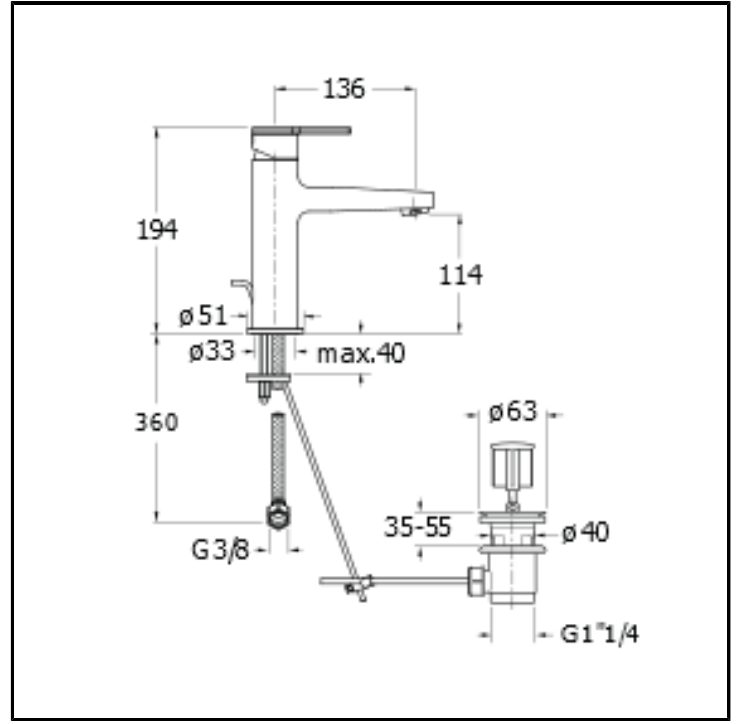

CRIDI264

■ CRISTINA
RUBINETTERIE

Basin mixer MEDIUM with 1"1/4 waste

FINITURE

- White matt
- Chrome
- Black matt

FEATURES (MODEL NAME SIDE)

- Medium

FEATURES FROM TECHNOLOGIES