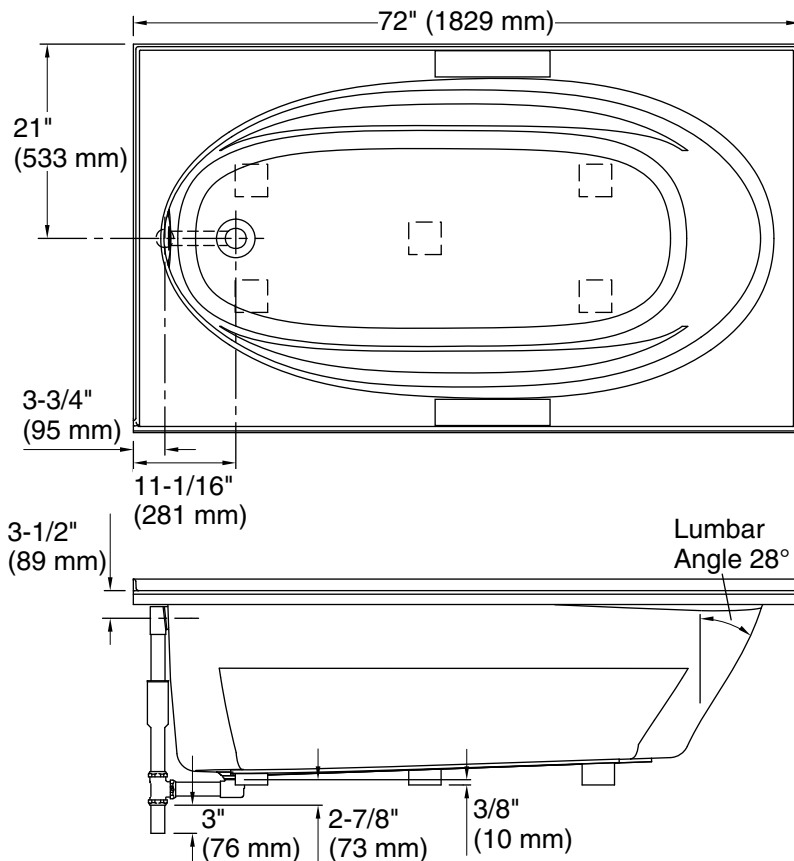

No change in measurements if connected with drain illustrated. (K-11677)

□ Recommended Faucet Location