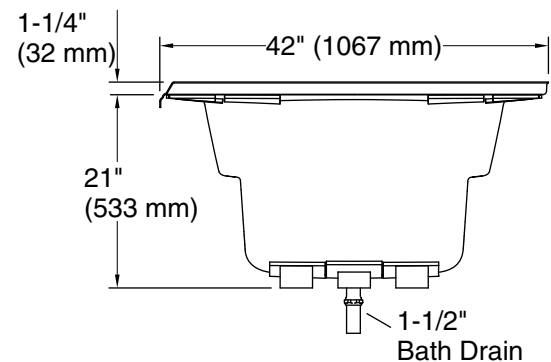

### Technical Information

All product dimensions are nominal.

Installation:	Three-wall alcove
Drain location:	Left
Basin area, bottom:	55" x 23-1/4" (1397 mm x 591 mm)
Basin area, top:	64" x 32" (1626 mm x 813 mm)
Weight:	100 lbs (45.4 kg)
Minimum floor load:	38 lbs/ft <sup>2</sup> (185.5 kg/m <sup>2</sup> )
Water depth:	15" (381 mm)
Water capacity:	78.5 gal (297.2 L)
Minimum flat for door:	3-1/16" (78 mm)