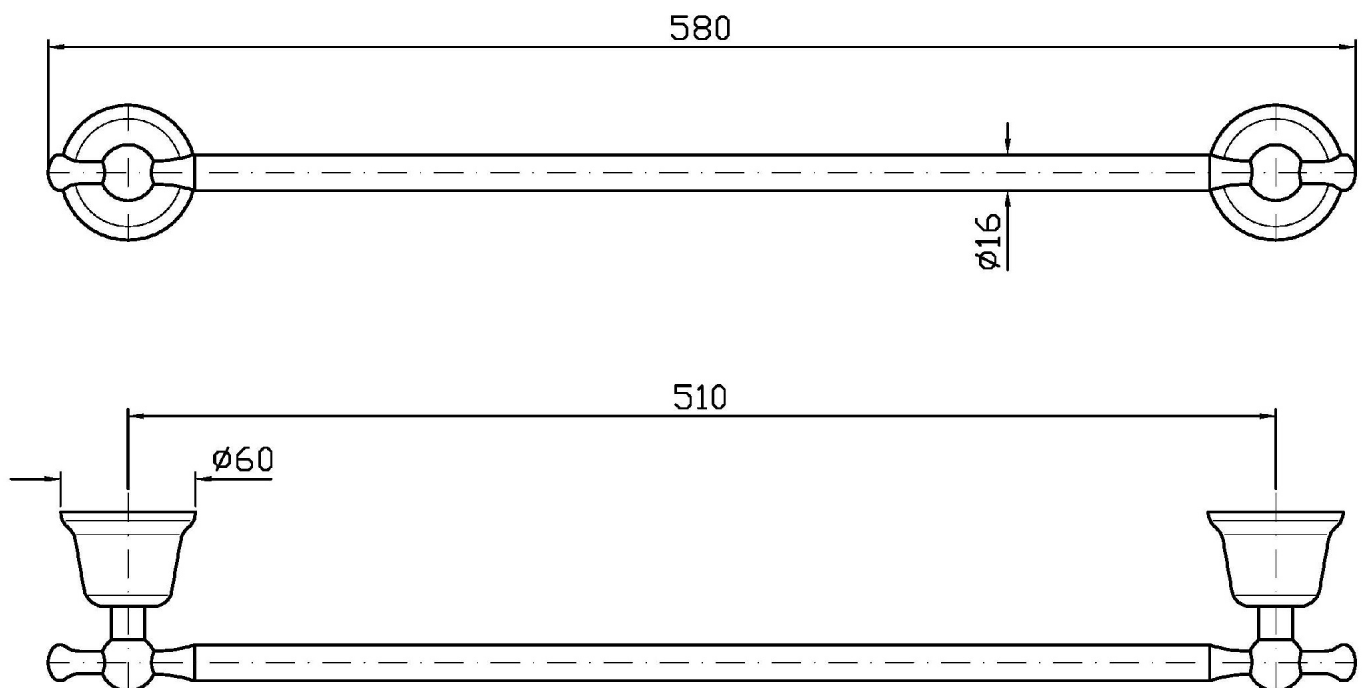

## DELFI

ZAC221

Porta salviette. / Towel holder.

Porta salviette 580 mm.

Towel holder length 580 mm.

## DELFI

ZAC221

Disegno Complessivo / Overall Drawing

### Pesi e Misure / Weights and Sizes

Peso ( Kg ) Weight ( lb )	1,26 ( Kg )	2,78 ( lb )
Volume test ( dc3 ) - ( in3 )	9,97 ( dc3 )	608,41 ( in3 )
h ( mm ) - ( in )	105,00 ( mm )	4,13 ( in )
L1 ( mm ) - ( in )	130,00 ( mm )	5,12 ( in )
L2 ( mm ) - ( in )	730,00 ( mm )	28,74 ( in )