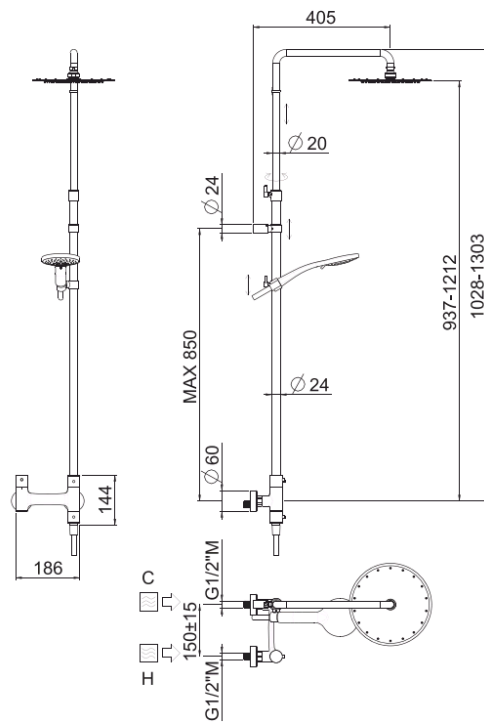

Così telescopic

Così telescopic, MySlim inspectable shower head
00-1747-N-CR

TECHNICAL INFORMATION

Bridge telescopic shower column including exposed thermostatic mixer with diverter, turning bar with adjustable mounting. Round ultra-thin shower head, Ø300, non-liming, inspectable and serviceable in chromed stainless steel. 3 jets non-liming shower in ABS. Smooth double anti-torsion PVC flexible hose, cm 150. CHROME

Flow rate:
x rubinetto

PICTURE

SPARE PARTS

ORIC020
deviazione dx
right diverter

ORIC024
deviazione sx
left diverter

ORIC013
T°

FEATURES

rain jet

central jet

side jet

Safe touch

double anti-torsion

adjustable
telescopic shower
column

inspectable
round

TECHNICAL DRAWING

FINISHINGS