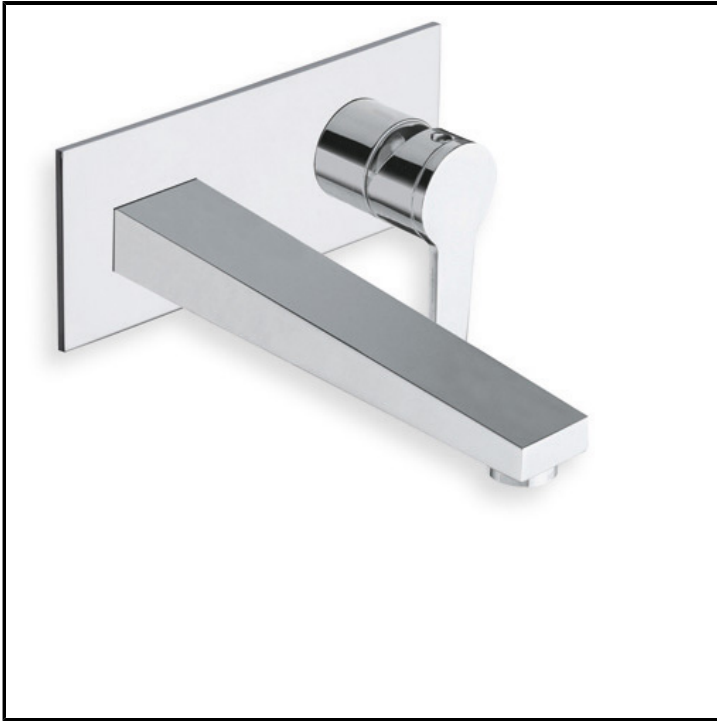

Wall mounted basin mixer REGULAR external parts for CRICS200 (right side) - CRICS201 (left side) with 1"1/4 Up&Down waste and metal plate

FINITURE

-  White matt
-  Chrome
-  Black matt

FEATURES (MODEL NAME SIDE)

- Regular

FEATURES FROM TECHNOLOGIES

-
-
-

COMMAND

- Monocontrol

INSTALLATION

- Wall

TPOLOGY