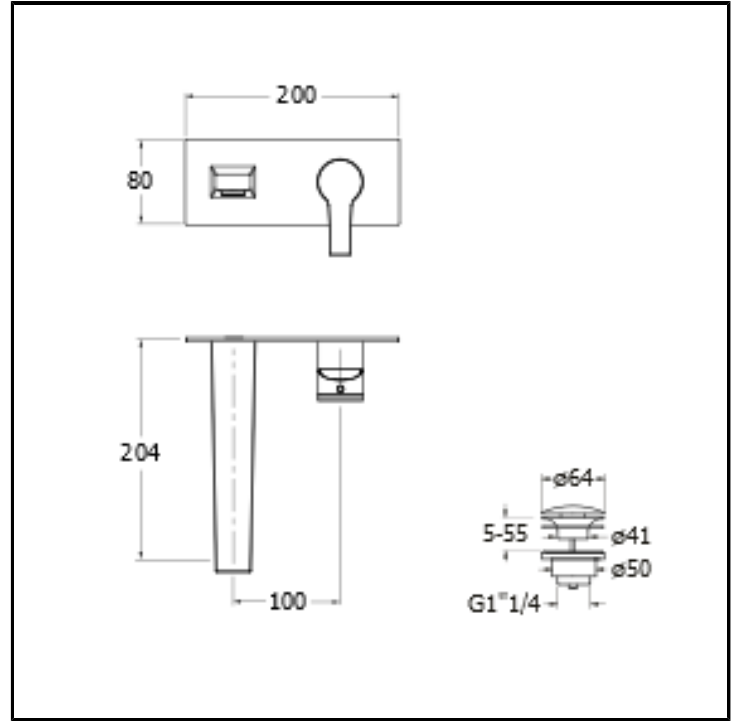

Wall mounted basin mixer REGULAR external parts for CRICS200 (right side) - CRICS201 (left side) with 1"1/4 Up&Down waste and metal plate

FINITURE

-  White matt
-  Chrome
-  Black matt

FEATURES (MODEL NAME SIDE)

- Regular

FEATURES FROM TECHNOLOGIES

-
-
-

COMMAND

- Monocontrol

INSTALLATION

- Wall

TPOLOGY