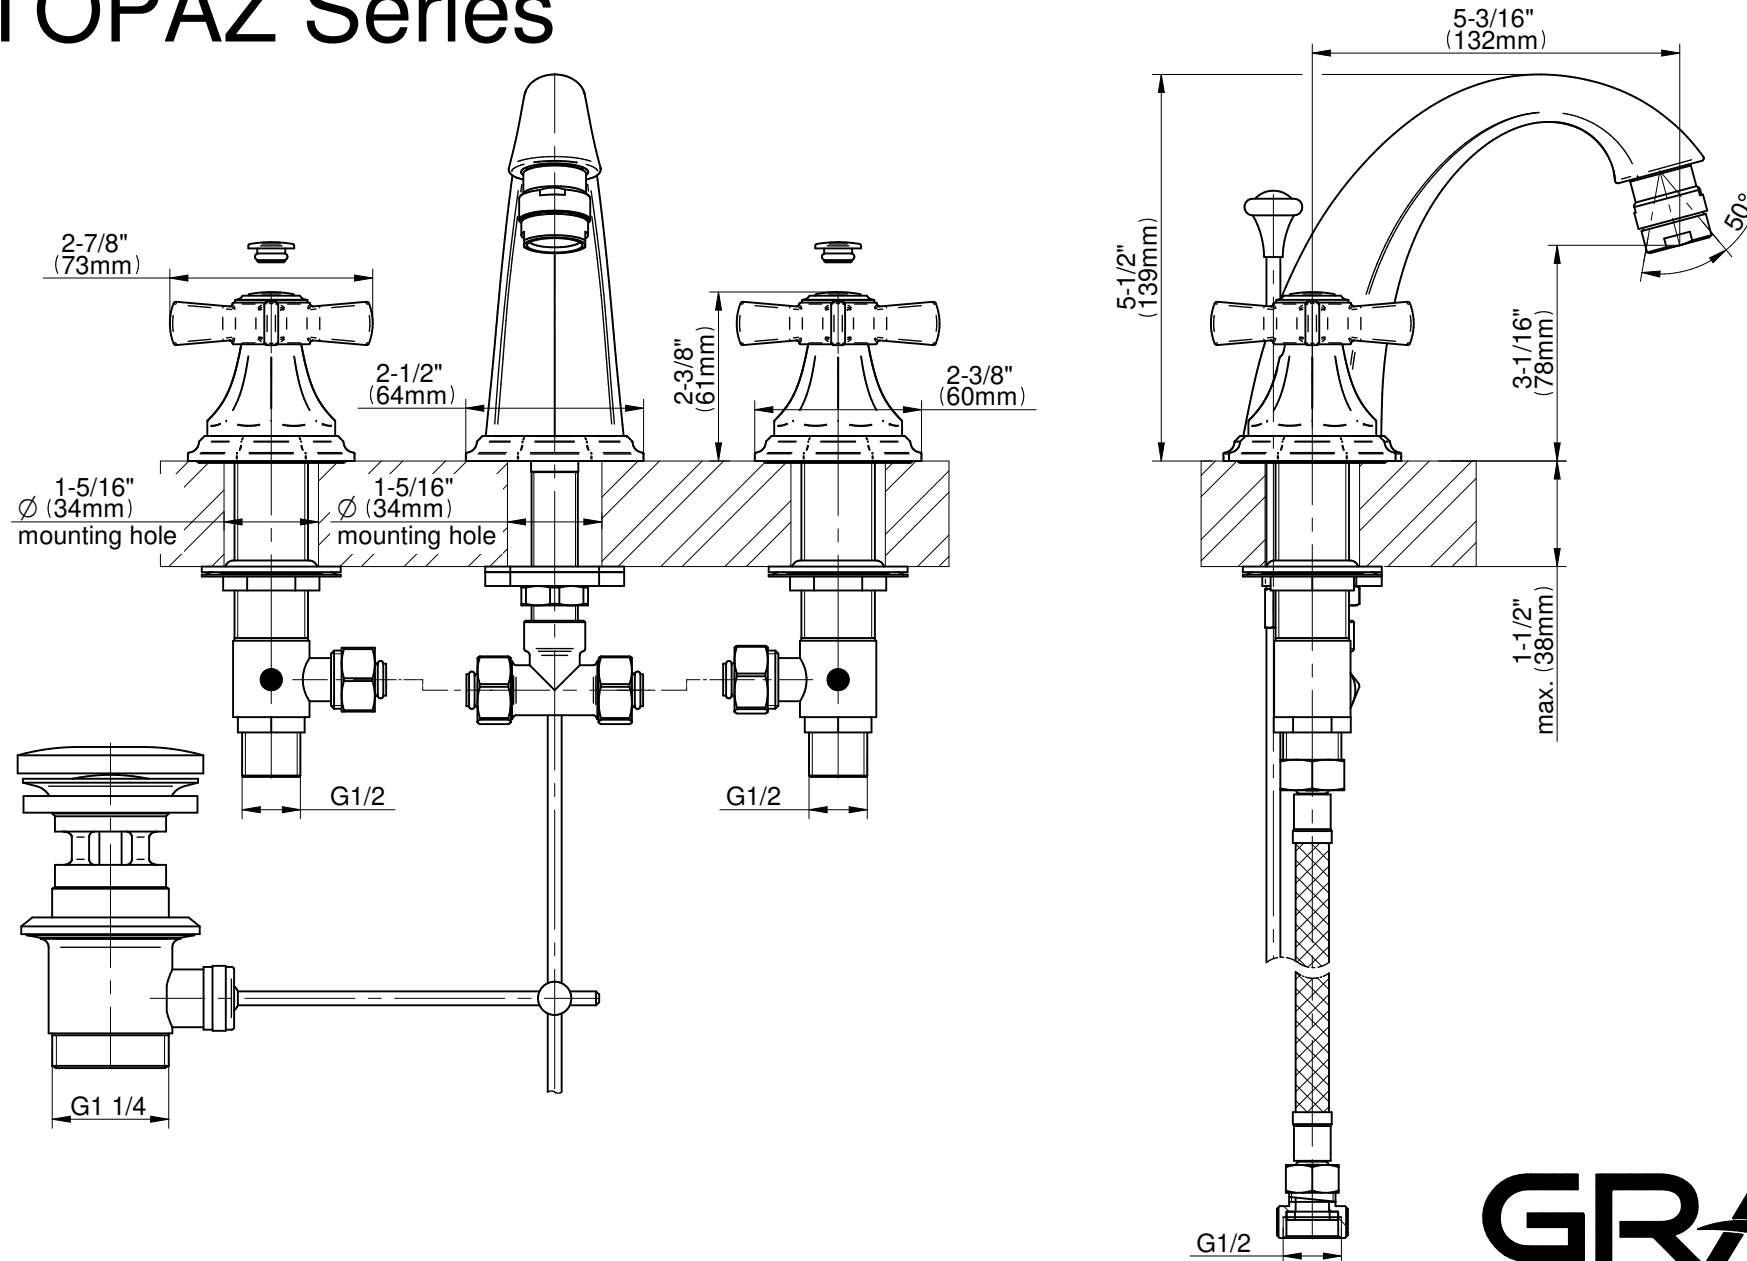

E-1961-C16L

TOPAZ Series

GRAFF®
CUTTING EDGE DESIGN