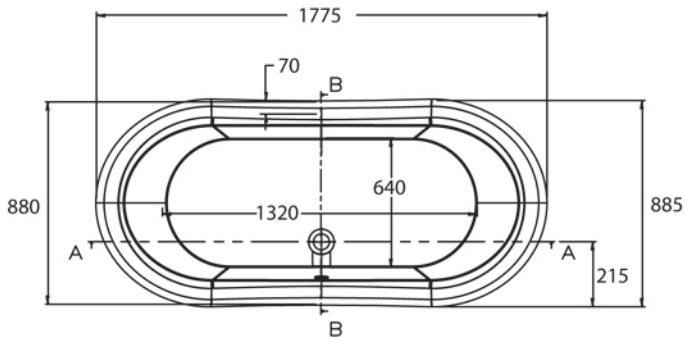

| ACRYLIC BATHTUB Collection | |
|----------------------------|--|
| Code | Description |
| 9345 | Acrylic bathtub 1640mm White |

Verona - Italy
tel. +39 045 8006917
fax. +39 045 8020111
gentry-home.com

| ACRYLIC BATHTUB Collection | |
|----------------------------|--|
| Code | Description |
| 9346 | Acrylic bathtub 1770mm White |

Verona - Italy
 tel. +39 045 8006917
 fax. +39 045 8020111
 gentry-home.com