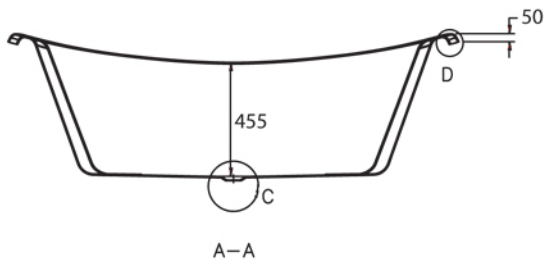

| ACRYLIC BATHTUB Collection | |
|----------------------------|--|
| Code | Description |
| 9346 | Acrylic bathtub 1770mm White |

Verona - Italy
 tel. +39 045 8006917
 fax. +39 045 8020111
 gentry-home.com