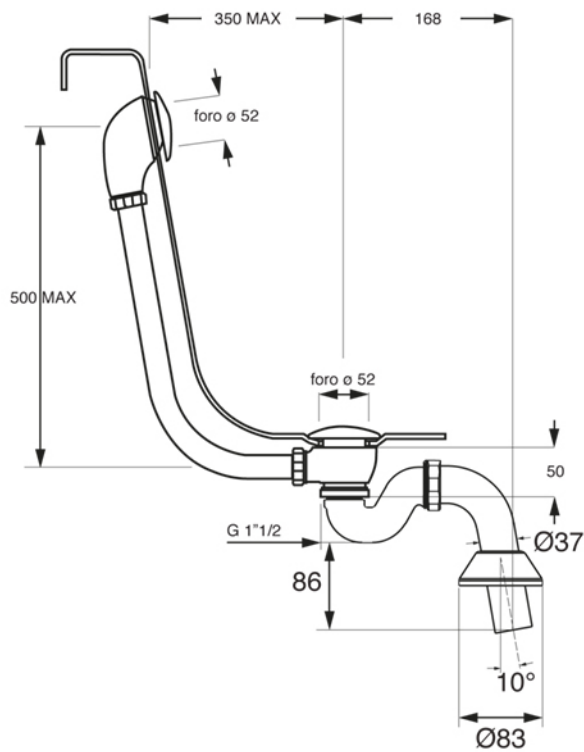

| ACRYLIC BATHTUB Collection | |
|----------------------------|--|
| Code | Description |
| 9346 | Acrylic bathtub 1770mm White |

Verona - Italy
 tel. +39 045 8006917
 fax. +39 045 8020111
 gentry-home.com

| ACRYLIC BATHTUB Collection | |
|--|--|
| Code | Description |
| 0200-C 0201-I/N/O/OR 0201-B/ND/R | <p>Traditional bath waste with drain stopper up and down, overflow complete with exposed pipes for floor connector and siphon</p> <p>Chrome Incalux, Nickel, Dark Gold, Rose Gold Bronze, Dark Nickel, Copper</p> |