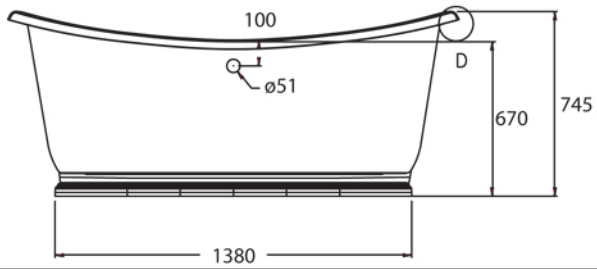

| ACRYLIC BATHTUB Collection | |
|----------------------------|--|
| Code | Description |
| 9346 | Acrylic bathtub 1770mm White |

Verona - Italy
 tel. +39 045 8006917
 fax. +39 045 8020111
 gentry-home.com