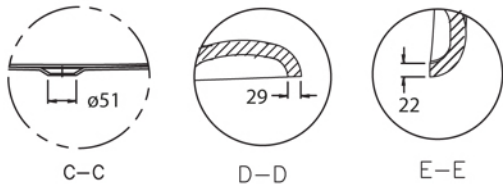

| ACRYLIC BATHTUB Collection | |
|----------------------------|--|
| Code | Description |
| 9346 | Acrylic bathtub 1770mm White |

Verona - Italy
 tel. +39 045 8006917
 fax. +39 045 8020111
 gentry-home.com