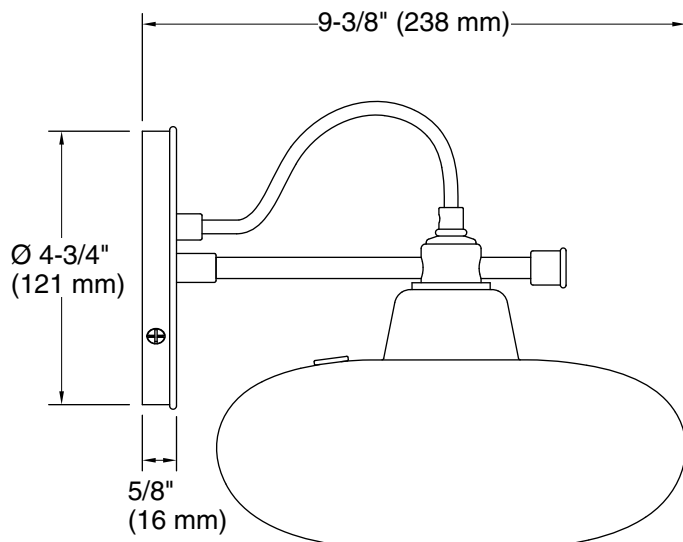

Modern Farm

One-light lacemaker sconce
K-23669-SC01

Features

- Suitable for any living space, allowing you to create a cohesive design aesthetic throughout your home.
- Candelabra base (E12) socket, works best with type G16.5 white, clear or Edison bulbs (sold separately).
- This piece is designed to be filled with distilled water or reverse osmosis (RO) water to reflect light throughout the room.
- Suitable for damp locations, per UL 1598.

Required Electrical Service

One circuit required.

Lights: 120 V, 60 Hz

Technical Information

All product dimensions are nominal.

Material: Steel

Number of Lights: 1

Lighting Type: Socket-based