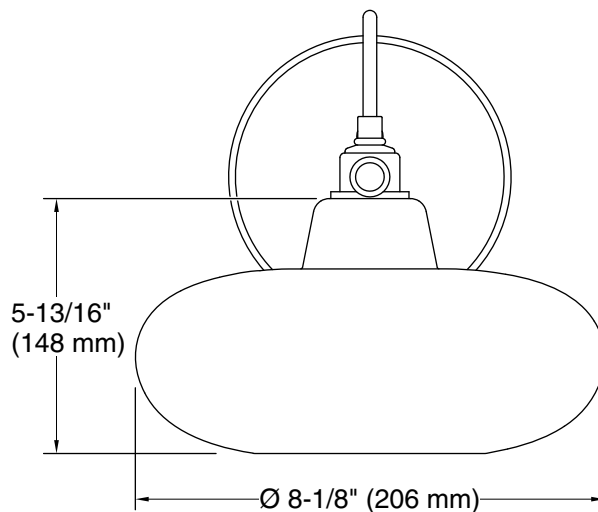

Modern Farm

One-light lacemaker sconce
K-23669-SC01

Features

- Suitable for any living space, allowing you to create a cohesive design aesthetic throughout your home.
- Candelabra base (E12) socket, works best with type G16.5 white, clear or Edison bulbs (sold separately).
- This piece is designed to be filled with distilled water or reverse osmosis (RO) water to reflect light throughout the room.
- Suitable for damp locations, per UL 1598.

Required Electrical Service

One circuit required.

Lights: 120 V, 60 Hz

Technical Information

All product dimensions are nominal.

Material: Steel

Number of Lights: 1

Lighting Type: Socket-based