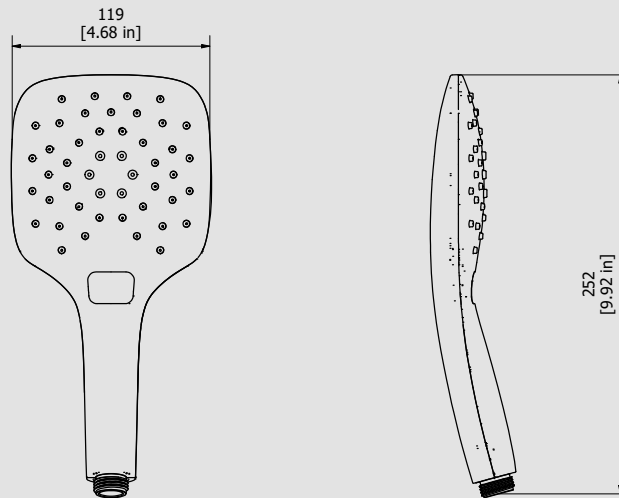

## SH009

Description

Square shower three jet SUMO

Box Dimensions

280x130x70 mm

Weight

0.7 kg

Finishes

Dimensions

Cartridge

-

Threaded fitting

G1/2" M

Aerator

-

Flow Rate (+/-10%)