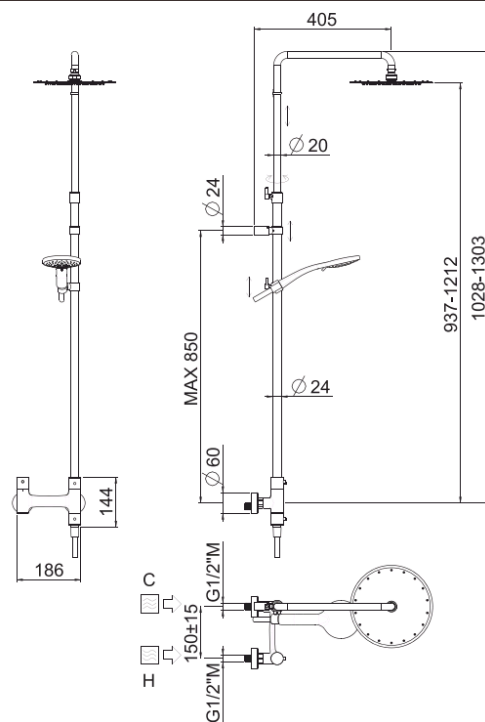

## TECHNICAL INFORMATION

Bridge telescopic shower column including exposed mixer with diverter, turning bar with adjustable mounting. Round ultra-thin shower head, Ø240, non-liming, inspectable and serviceable in chromed stainless steel. 3 jets non-liming shower in ABS. Smooth double anti-torsion PVC flexible hose, cm 150. CHROME

## SPARE PARTS

ORIC020  
deviazione dx  
right diverter

ORIC024  
deviazione sx  
left diverter

ORIC019  
T°

## FEATURES

rain jet

central jet

side jet

Safe touch

double anti-torsion

adjustable  
telescopic shower  
column

inspectable  
round

## TECHNICAL DRAWING