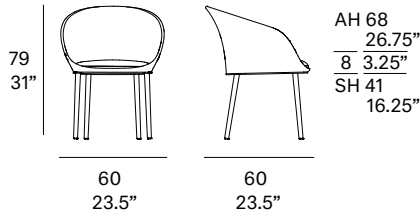

Shipment details

Qty	1 dining armchair (1 box)
Volume	0,28 m3 / 9.9 ft3
Gross weight	12 kg / 26.5 lb
Net weight	7,5 kg / 16.5 lb
Item dimensions (width x depth x height)	60 x 60 x 79 cm 23.5" x 23.5" x 31"
COM (1, 40 - 1,50 m / 54"-59")	cushions: 0,9 m / 1 yd