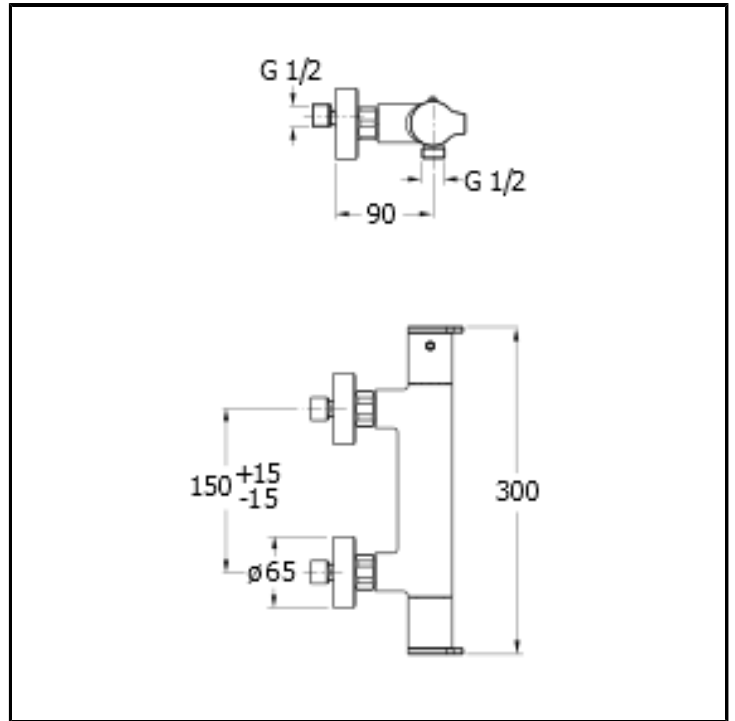

External thermostatic shower mixer

FINITURE

 Chrome

CHARACTERISTICS

-

COMMAND

- Thermostatic

INSTALLATION