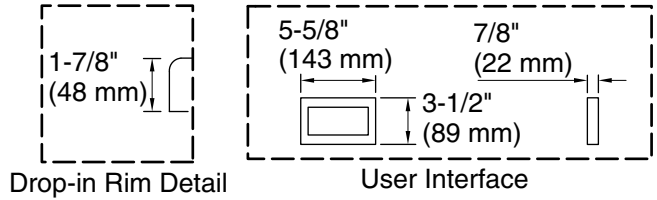

Color tiles intended for reference only.

Color	Code	Description
-------	------	-------------

	96	Biscuit
--	----	---------

No change in measurements if connected with drain illustrated. (K-7161-AF)
 Recommended Faucet Location

Amplifier, Heated Surface: 120 V, 15 A, 50/60 Hz

Technical Information

All product dimensions are nominal.

Installation:	Drop-in
Drain location:	Center rear
Basin area, bottom:	42" x 27" (1067 mm x 686 mm)
Basin area, top:	54" x 30" (1372 mm x 762 mm)
Weight:	96 lbs (43.5 kg)
Minimum floor load:	41 lbs/ft ² (200.2 kg/m ²)
Water depth:	16" (406 mm)
Water capacity:	81 gal (306.6 L)
Cutout:	Drop-in, 64-1/2" x 40-1/2" (1638 mm x 1029 mm)
Electrical component rating:	Amplifier: 120 V, 50/60 Hz Heated Surface: 120 V, 0.5 A, 50/60 Hz, 65 W