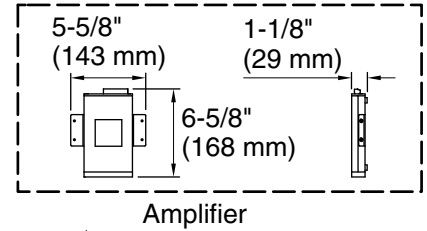

Color tiles intended for reference only.

Color	Code	Description
-------	------	-------------

	96	Biscuit
--	----	---------

No change in measurements if connected with drain illustrated. (K-7161-AF)
 Recommended Faucet Location

Amplifier, Heated Surface: 120 V, 15 A, 50/60 Hz

Technical Information

All product dimensions are nominal.

Installation:	Drop-in
Drain location:	Center rear
Basin area, bottom:	42" x 27" (1067 mm x 686 mm)
Basin area, top:	54" x 30" (1372 mm x 762 mm)
Weight:	96 lbs (43.5 kg)
Minimum floor load:	41 lbs/ft ² (200.2 kg/m ²)
Water depth:	16" (406 mm)
Water capacity:	81 gal (306.6 L)
Cutout:	Drop-in, 64-1/2" x 40-1/2" (1638 mm x 1029 mm)
Electrical component rating:	Amplifier: 120 V, 50/60 Hz Heated Surface: 120 V, 0.5 A, 50/60 Hz, 65 W