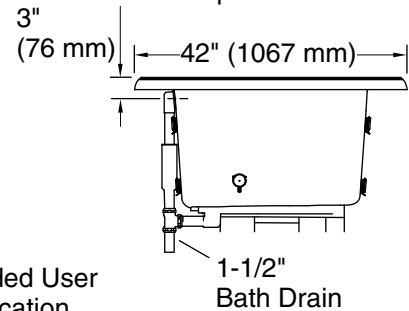

Color tiles intended for reference only.

Color	Code	Description
-------	------	-------------

	96	Biscuit
--	----	---------

No change in measurements if connected with drain illustrated. (K-7161-AF)
 Recommended Faucet Location

Amplifier, Heated Surface: 120 V, 15 A, 50/60 Hz

Technical Information

All product dimensions are nominal.

Installation:	Drop-in
Drain location:	Center rear
Basin area, bottom:	42" x 27" (1067 mm x 686 mm)
Basin area, top:	54" x 30" (1372 mm x 762 mm)
Weight:	96 lbs (43.5 kg)
Minimum floor load:	41 lbs/ft ² (200.2 kg/m ²)
Water depth:	16" (406 mm)
Water capacity:	81 gal (306.6 L)
Cutout:	Drop-in, 64-1/2" x 40-1/2" (1638 mm x 1029 mm)
Electrical component rating:	Amplifier: 120 V, 50/60 Hz Heated Surface: 120 V, 0.5 A, 50/60 Hz, 65 W

Notes

Measure your actual product for rough-in details. Install this product according to the installation instructions.

The hot water supply should be 70% of the capacity of the bath or greater. Installations will vary.

Control amplifier fits 16" (406 mm) center studs. 25' (7.6 m) cables are included.

If installing a rim-mount faucet, make sure there is no interference above or below the deck before drilling any holes.