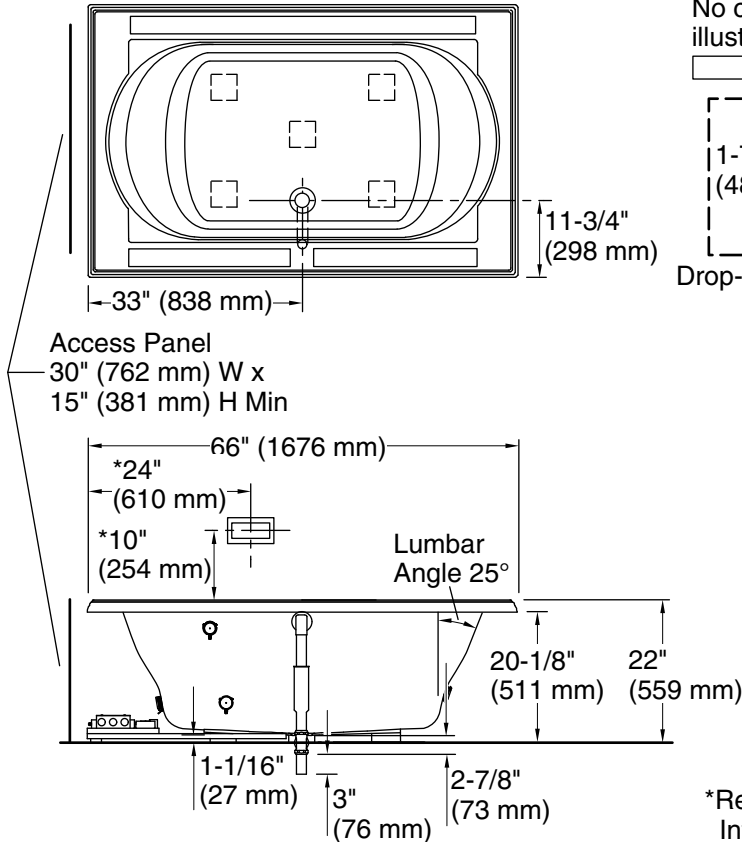

Color tiles intended for reference only.

Color	Code	Description
-------	------	-------------

	96	Biscuit
--	----	---------

No change in measurements if connected with drain illustrated. (K-7161-AF)
 Recommended Faucet Location

Amplifier, Heated Surface: 120 V, 15 A, 50/60 Hz

Technical Information

All product dimensions are nominal.

Installation:	Drop-in
Drain location:	Center rear
Basin area, bottom:	42" x 27" (1067 mm x 686 mm)
Basin area, top:	54" x 30" (1372 mm x 762 mm)
Weight:	96 lbs (43.5 kg)
Minimum floor load:	41 lbs/ft ² (200.2 kg/m ²)
Water depth:	16" (406 mm)
Water capacity:	81 gal (306.6 L)
Cutout:	Drop-in, 64-1/2" x 40-1/2" (1638 mm x 1029 mm)
Electrical component rating:	Amplifier: 120 V, 50/60 Hz Heated Surface: 120 V, 0.5 A, 50/60 Hz, 65 W

Notes

Measure your actual product for rough-in details. Install this product according to the installation instructions.

The hot water supply should be 70% of the capacity of the bath or greater. Installations will vary.

Control amplifier fits 16" (406 mm) center studs. 25' (7.6 m) cables are included.

If installing a rim-mount faucet, make sure there is no interference above or below the deck before drilling any holes.