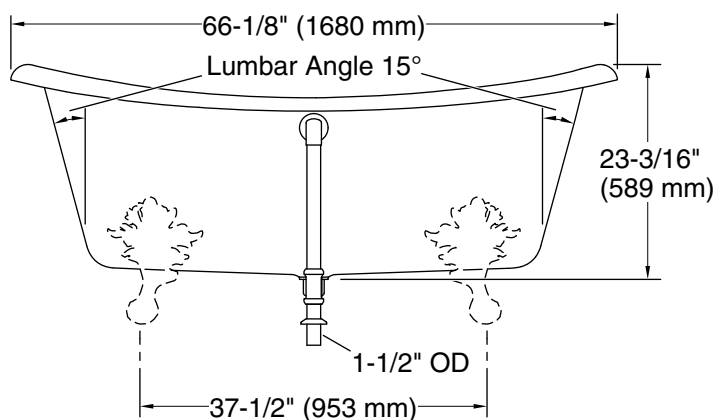

Technical Information

All product dimensions are nominal.

Installation:	Freestanding
Drain location:	Center rear
Basin area, bottom:	48-15/16" x 24-3/4" (1243 mm x 629 mm)
Basin area, top:	58-11/16" x 27-13/16" (1491 mm x 706 mm)
Weight:	396.2 lbs (179.7 kg)
Minimum floor load:	90 lbs/ft² (439.4 kg/m²)
Water depth:	14-3/8" (366 mm)
Water capacity:	90 gal (340.7 L)
Template:	1344921-7, not required, not included

Notes

Measure your actual product for rough-in details. Install this product according to the installation instructions. The hot water supply should be 70% of the capacity of the bath or greater. Installations will vary.