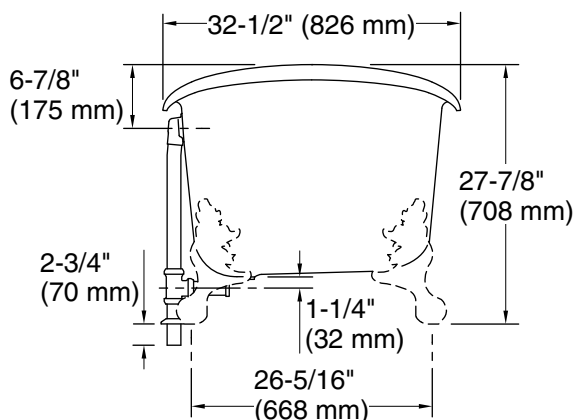

Technical Information

All product dimensions are nominal.

Installation:	Freestanding
Drain location:	Center rear
Basin area, bottom:	48-15/16" x 24-3/4" (1243 mm x 629 mm)
Basin area, top:	58-11/16" x 27-13/16" (1491 mm x 706 mm)
Weight:	396.2 lbs (179.7 kg)
Minimum floor load:	90 lbs/ft² (439.4 kg/m²)
Water depth:	14-3/8" (366 mm)
Water capacity:	90 gal (340.7 L)
Template:	1344921-7, not required, not included

Notes

Measure your actual product for rough-in details. Install this product according to the installation instructions. The hot water supply should be 70% of the capacity of the bath or greater. Installations will vary.