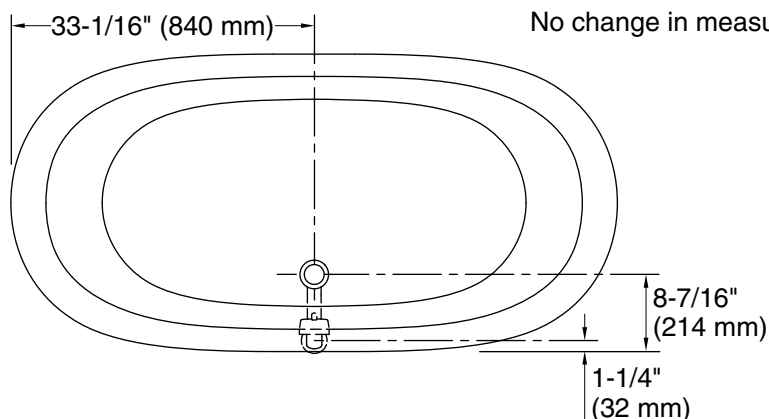

Technical Information

All product dimensions are nominal.

Installation:	Freestanding
Drain location:	Center rear
Basin area, bottom:	48-15/16" x 24-3/4" (1243 mm x 629 mm)
Basin area, top:	58-11/16" x 27-13/16" (1491 mm x 706 mm)
Weight:	396.2 lbs (179.7 kg)
Minimum floor load:	90 lbs/ft² (439.4 kg/m²)
Water depth:	14-3/8" (366 mm)
Water capacity:	90 gal (340.7 L)
Template:	1344921-7, not required, not included

Notes

Measure your actual product for rough-in details. Install this product according to the installation instructions. The hot water supply should be 70% of the capacity of the bath or greater. Installations will vary.