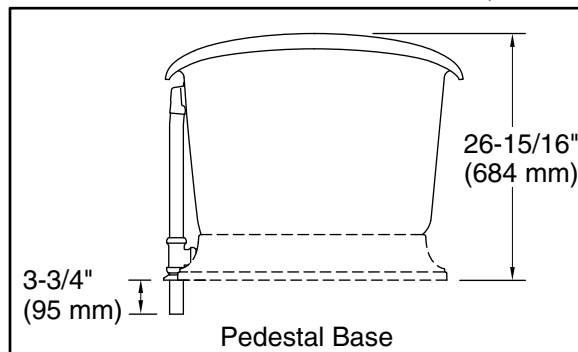

Technical Information

All product dimensions are nominal.

Installation:	Freestanding
Drain location:	Center rear
Basin area, bottom:	48-15/16" x 24-3/4" (1243 mm x 629 mm)
Basin area, top:	58-11/16" x 27-13/16" (1491 mm x 706 mm)
Weight:	396.2 lbs (179.7 kg)
Minimum floor load:	90 lbs/ft² (439.4 kg/m²)
Water depth:	14-3/8" (366 mm)
Water capacity:	90 gal (340.7 L)
Template:	1344921-7, not required, not included

Notes

Measure your actual product for rough-in details. Install this product according to the installation instructions. The hot water supply should be 70% of the capacity of the bath or greater. Installations will vary.