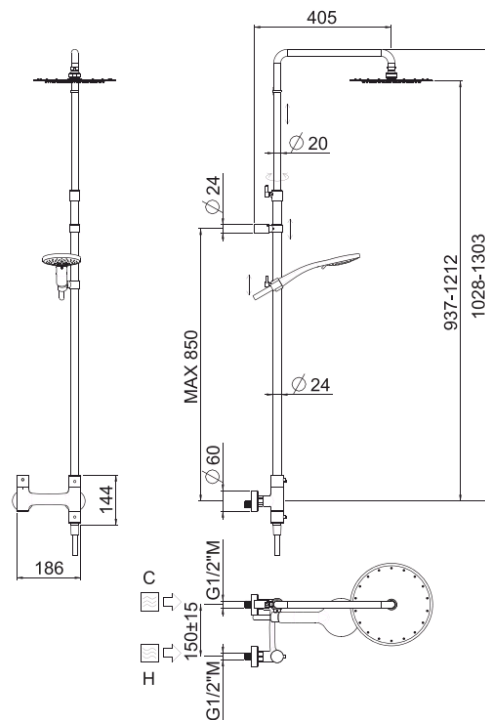

Così telescopico

Così telescopico, MySlim shower head
00-1742-N-CR

TECHNICAL INFORMATION

Bridge telescopic shower column including exposed thermostatic mixer with diverter, turning bar with adjustable mounting. Round ultra-thin shower head, Ø220, non-liming in stainless steel. 3 jets non-liming shower in ABS. Smooth double anti-torsion PVC flexible hose, cm 150. CHROME

Flow rate:
x rubinetto

PICTURE

SPARE PARTS

ORIC020
deviazione dx
right diverter

ORIC024
deviazione sx
left diverter

ORIC013
T°

FEATURES

rain jet

central jet

side jet

Safe touch

double anti-torsion

adjustable
telescopic shower
column

TECHNICAL DRAWING

FINISHINGS