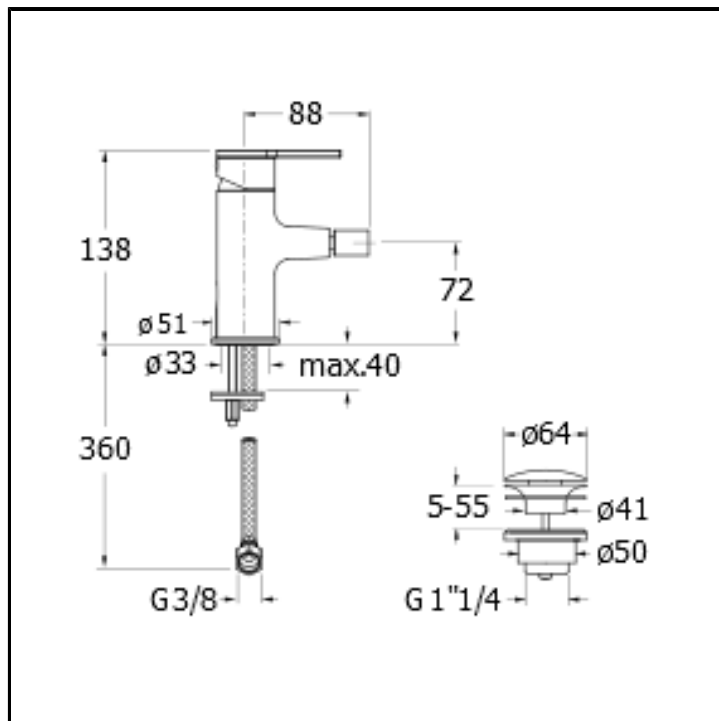

Bidet mixer with 1"1/4 Up&Down waste

FINITURE

- White matt
- Chrome
- Black matt

FEATURES FROM TECHNOLOGIES

-
-

COMMAND

- Monocontrol

INSTALLATION