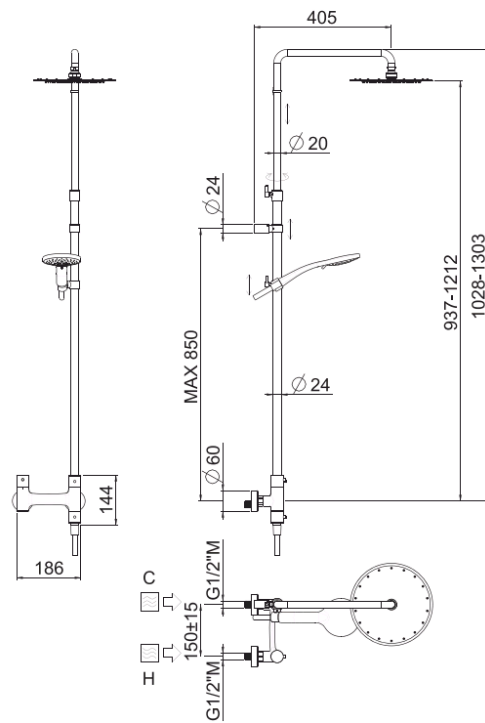

Così telescopic

Così telescopic, MySlim inspectable shower head
01-1747-N-CR

TECHNICAL INFORMATION

Bridge telescopic shower column including exposed mixer with diverter, turning bar with adjustable mounting. Round ultra-thin shower head, Ø300, non-liming, inspectable and serviceable in chromed stainless steel. 3 jets non-liming shower in ABS. Smooth double anti-torsion PVC flexible hose, cm 150. CHROME

Flow rate:
x rubinetto

PICTURE

SPARE PARTS

ORIC020
deviazione dx
right diverter

ORIC024
deviazione sx
left diverter

ORIC019
T°

FEATURES

rain jet

central jet

side jet

Safe touch

double anti-torsion

adjustable
telescopic shower
column

inspectable
round

TECHNICAL DRAWING

FINISHINGS