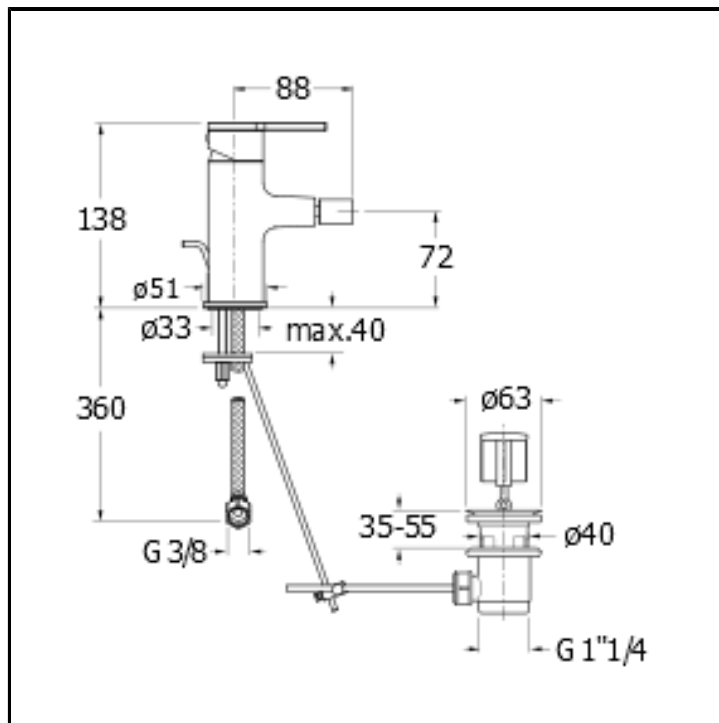

Bidet mixer with 1"1/4 pop up waste