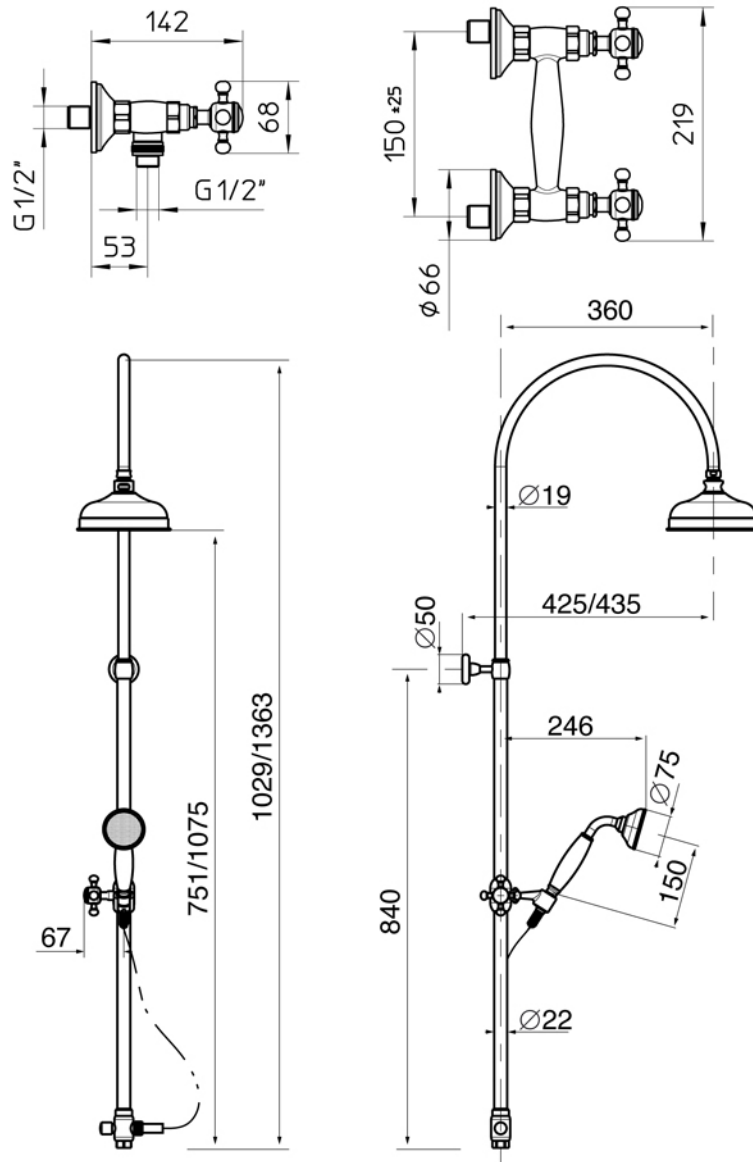

Vm 9 13 19 23 27
Kg/cm² 0,5 1 2 3 4

MAYFAIR Collection	
Code	Description
8028-C 8029-I/N/O/OR 8029-B/ND/R	Mayfair external shower mixer Chrome Incalux, Nickel, Dark Gold, Rose Gold Bronze, Dark Nickel, Copper
8710-C 8711-I/N/O/OR 8711-B/ND/R	Exposed riser pipe kit Chrome Incalux, Nickel, Dark Gold, Rose Gold Bronze, Dark Nickel, Copper
8720-C 8721-I/N/O/OR 8721-B/ND/R	Exposed diverter with cradle and handshower Chrome Incalux, Nickel, Dark Gold, Rose Gold Bronze, Dark Nickel, Copper

GH
GENTRY HOME

Verona - Italy
tel. +39 045 8006917
fax. +39 045 8020111
gentry-home.com

MAYFAIR Collection	
Code	Description
0113-C 0114-I/N/O/OR 0114-B/ND/R	Shower rose 20 cm Chrome Incalux, Nickel, Dark Gold, Rose Gold Bronze, Dark Nickel, Copper

Verona - Italy
 tel. +39 045 8006917
 fax. +39 045 8020111
 gentry-home.com

MAYFAIR Collection	
Code	Description
0115-C 0116-I/N/O/OR 0116-B/ND/R	Shower rose 30 cm Chrome Incalux, Nickel, Dark Gold, Rose Gold Bronze, Dark Nickel, Copper