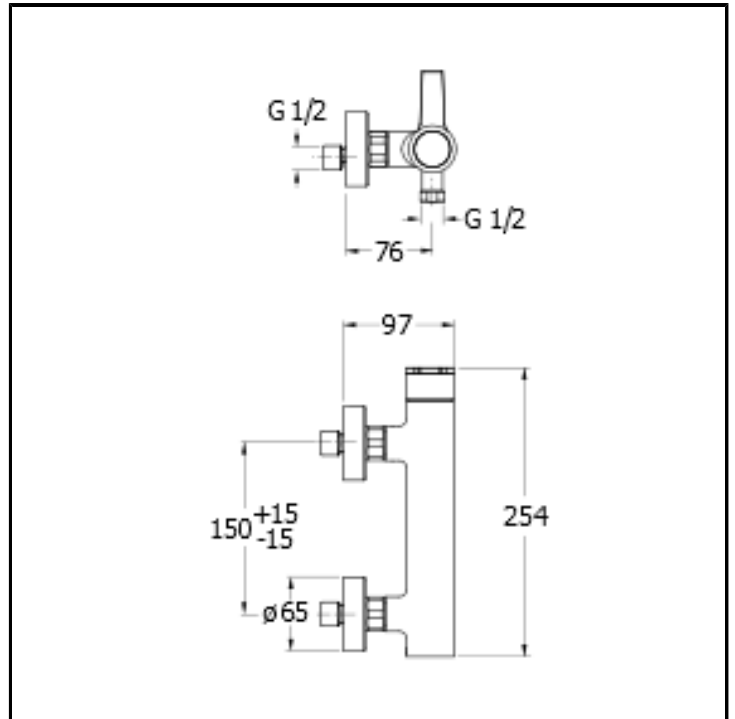

CRIDI401

External shower mixer

FINITURE

- White matt
- Chrome
- Black matt

CHARACTERISTICS

-

COMMAND

- Monocontrol