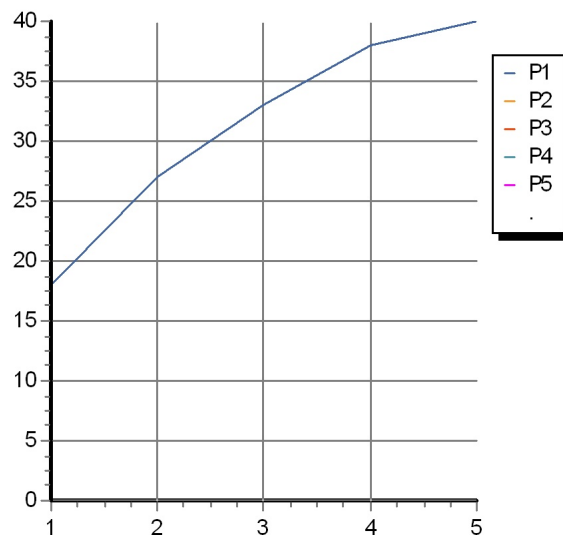

## SHOWER

Z94191

Disegno Complessivo / Overall Drawing

## SHOWER

Z94191

Portate / Flowrates (lt/min)

PRESSIONE PRESSURE	1 BAR	2 BAR	3 BAR	4 BAR	5 BAR
<i>P1</i> SOFFIONE SHOWER HEAD	18	27	33	38	40
<i>P2</i>					
<i>P3</i>					
<i>P4</i>					
<i>P5</i>					

## SHOWER

Z94191

Pesi e Misure / Weights and Sizes

Peso ( Kg ) Weight ( lb )	1,10 ( Kg )	2,43 ( lb )
Volume test ( dc3 ) - ( in3 )	5,52 ( dc3 )	336,85 ( in3 )
h ( mm ) - ( in )	100,00 ( mm )	3,94 ( in )
L1 ( mm ) - ( in )	230,00 ( mm )	9,06 ( in )
L2 ( mm ) - ( in )	240,00 ( mm )	9,45 ( in )