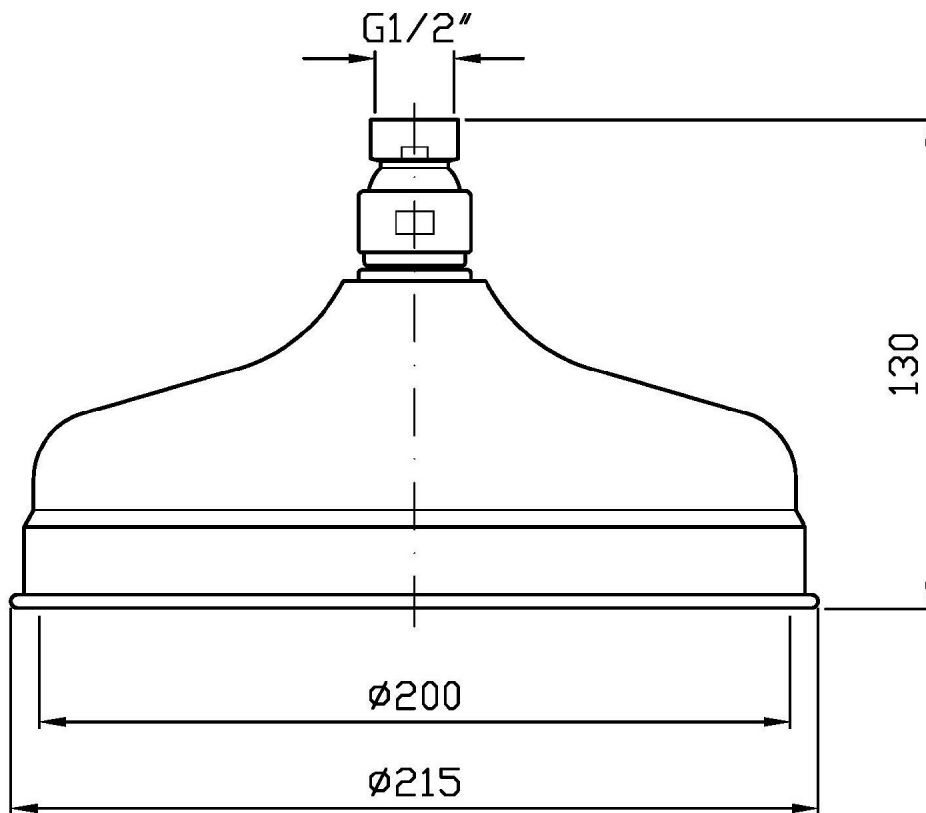

## SHOWER

Z94191

Soffione a getto fisso, Ø 215 mm. / Shower head simple jet, Ø 215 mm.

Soffione in ottone a getto fisso, Ø 215 mm.

Brass shower head simple jet, Ø 215 mm.

## SHOWER

Z94191

Disegno Complessivo / Overall Drawing

## SHOWER

Z94191

Pesi e Misure / Weights and Sizes

Peso ( Kg ) Weight ( lb )	1,10 ( Kg )	2,43 ( lb )
Volume test ( dc3 ) - ( in3 )	5,52 ( dc3 )	336,85 ( in3 )
h ( mm ) - ( in )	100,00 ( mm )	3,94 ( in )
L1 ( mm ) - ( in )	230,00 ( mm )	9,06 ( in )
L2 ( mm ) - ( in )	240,00 ( mm )	9,45 ( in )