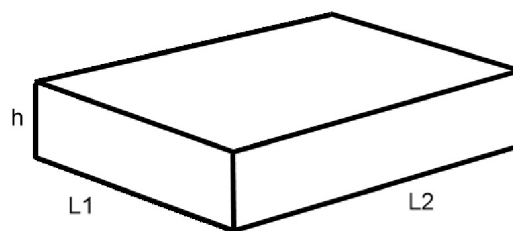

## SHOWER

Z94191

Portate / Flowrates (lt/min)

PRESSIONE PRESSURE	1 BAR	2 BAR	3 BAR	4 BAR	5 BAR
<i>P1</i> SOFFIONE SHOWER HEAD	18	27	33	38	40
<i>P2</i>					
<i>P3</i>					
<i>P4</i>					
<i>P5</i>					

## SHOWER

Z94191

Pesi e Misure / Weights and Sizes

Peso ( Kg ) Weight ( lb )	1,10 ( Kg )	2,43 ( lb )
Volume test ( dc3 ) - ( in3 )	5,52 ( dc3 )	336,85 ( in3 )
h ( mm ) - ( in )	100,00 ( mm )	3,94 ( in )
L1 ( mm ) - ( in )	230,00 ( mm )	9,06 ( in )
L2 ( mm ) - ( in )	240,00 ( mm )	9,45 ( in )