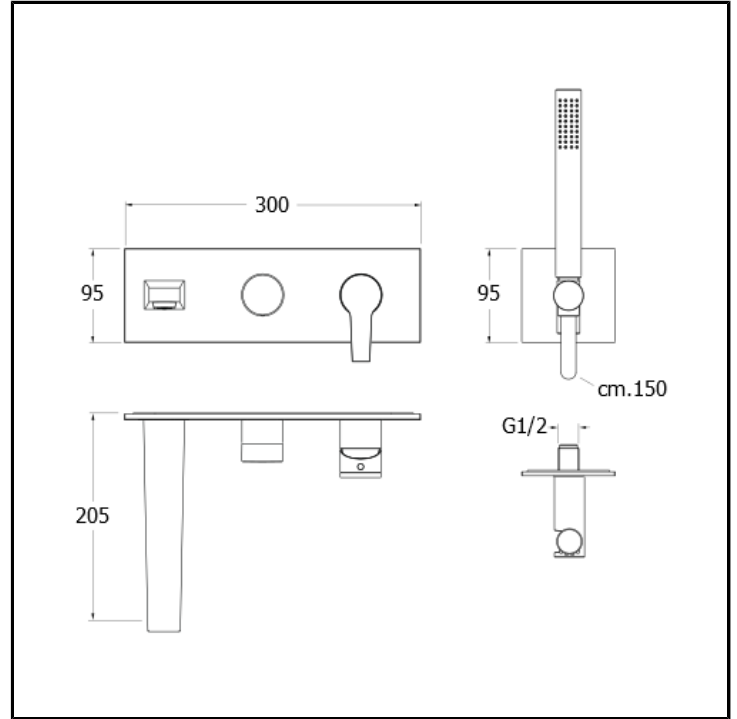

Bath/shower mixer external parts for CRICS100 (right side) - CRICS101 (left side) with 2 outlet diverter, LONG LIFE flexible hose, anti-lime hand shower and metal plate

FINITURE

- White matt
- Chrome
- Black matt

CHARACTERISTICS

-

FEATURES FROM TECHNOLOGIES

-
-
-

COMMAND

- Monocontrol

INSTALLATION

- Wall