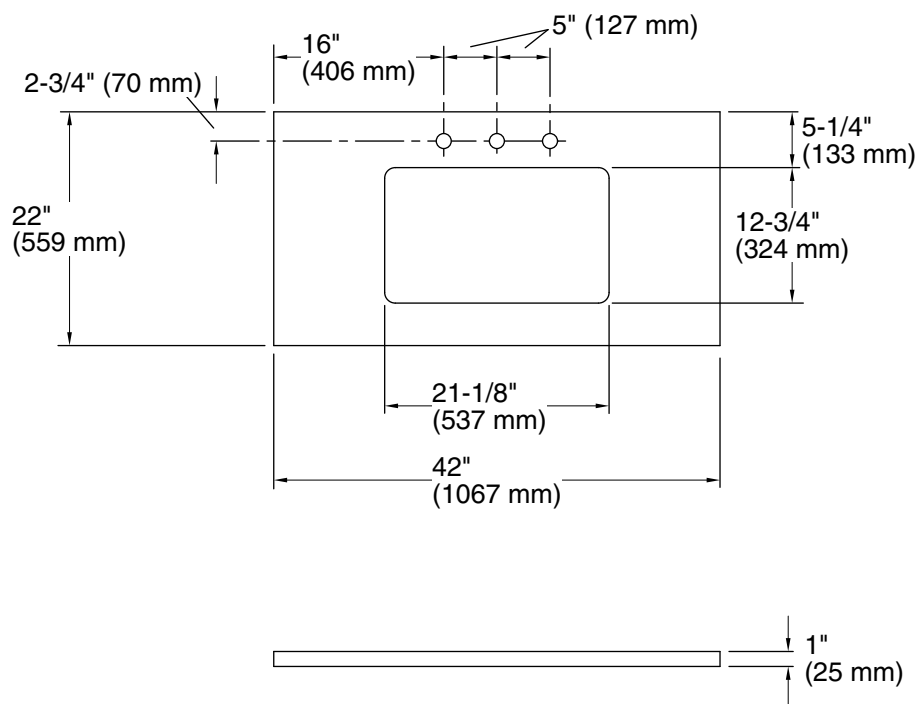

Technical Information

All product dimensions are nominal.

Notes

Install this product according to the installation guide.