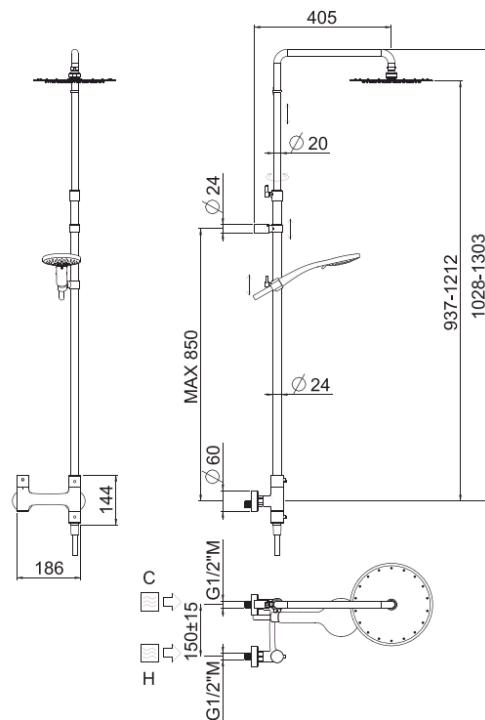

## TECHNICAL INFORMATION

Bridge telescopic shower column including exposed thermostatic mixer with diverter, turning bar with adjustable mounting. Round ultra-thin shower head, Ø240, non-liming in stainless steel. 3 jets non-liming shower in ABS. Smooth double anti-torsion PVC flexible hose, cm 150. CHROME

## FEATURES

rain jet

central jet

side jet

Safe touch

double anti-torsion

adjustable telescopic shower column

## TECHNICAL DRAWING

## SPARE PARTS

ORIC020  
deviazione dx  
right diverter

ORIC024  
deviazione sx  
left diverter

ORIC013  
T°