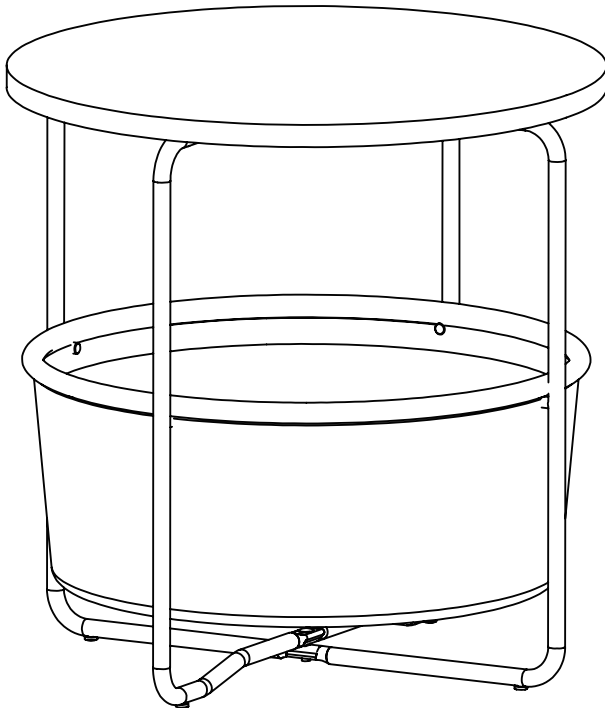

CC0861

---

15 min

x1

x1

① x1

② x1

③ x1

A x4  
(M6X22mm)

B x4

C x1

1

2

3

**JULIÀ GRUP Furniture Solutions S.L.**

B-17616277