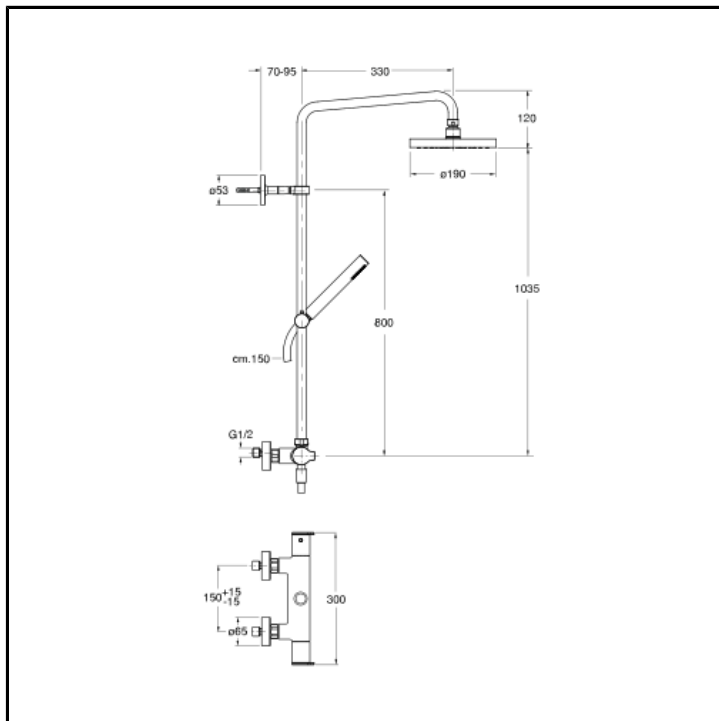

CRIDI486

External thermostatic shower mixer with turning column pipe, checkable anti-lime overhead shower, anti-lime hand shower with slide rail and LONG LIFE flexible hose

FINITURE

- White matt
- Chrome
- Black matt

CHARACTERISTICS

- Multifunction column

FEATURES FROM TECHNOLOGIES

-
-

COMMAND

- Thermostatic

INSTALLATION

- Wall