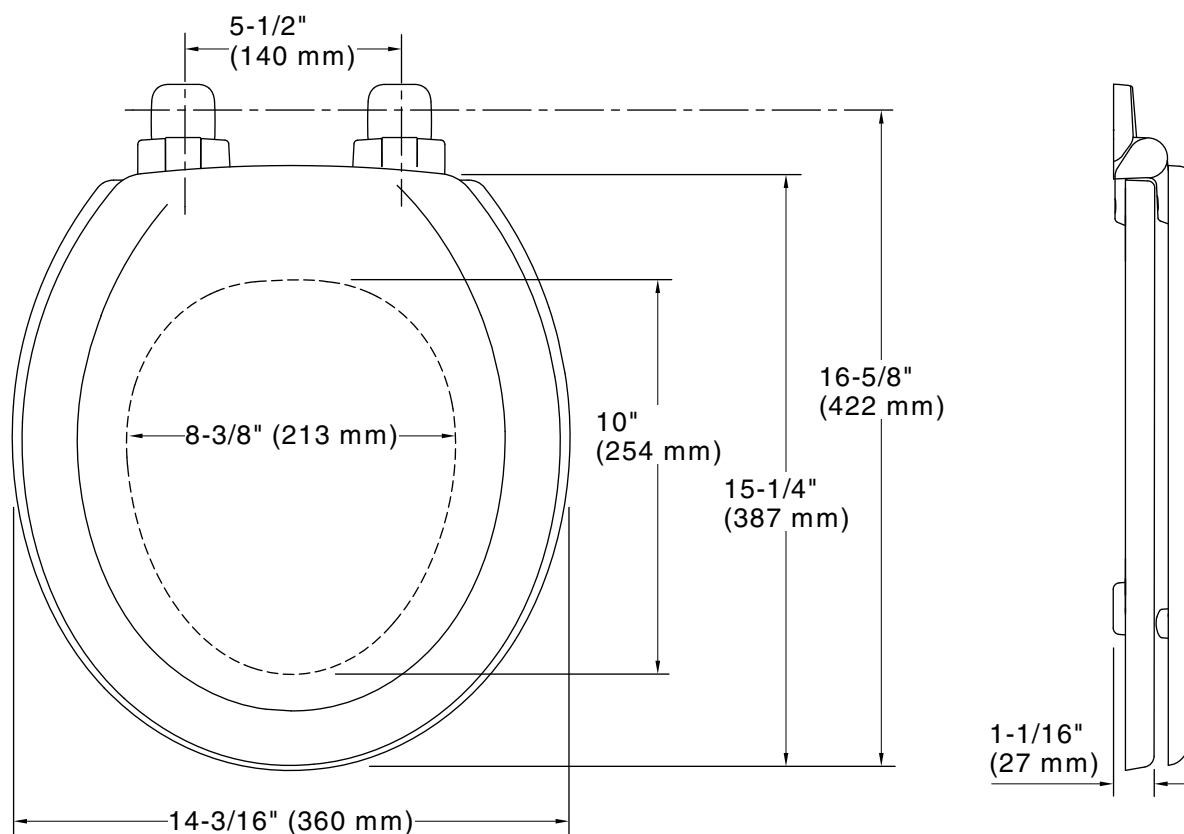

Color	Code	Description
-------	------	-------------

	0	White
	96	Biscuit

Technical Information

All product dimensions are nominal.

Seat shape type: Round-front

Seat front type: Closed-front

Seat-mounting holes: 5-1/2" (140 mm)