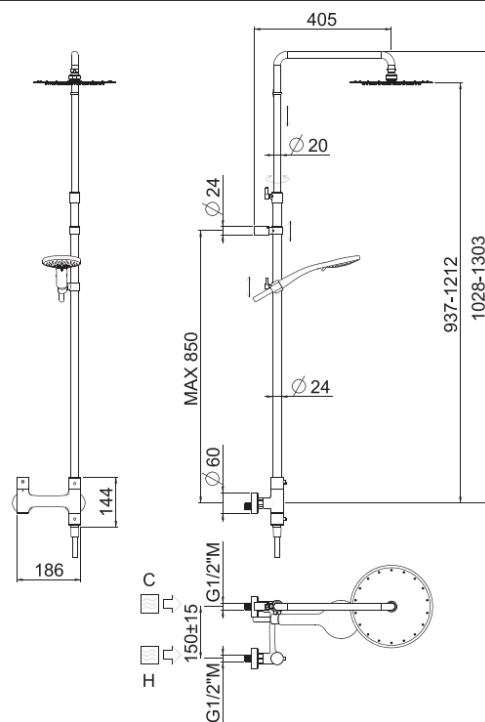

## TECHNICAL INFORMATION

Bridge telescopic shower column including exposed mixer with diverter, turning bar with adjustable mounting. Round ultra-thin shower head, Ø240, non-liming in stainless steel. 3 jets non-liming shower in ABS. Smooth double anti-torsion PVC flexible hose, cm 150. CHROME

## FEATURES

rain jet

central jet

side jet

Safe touch

double anti-torsion

adjustable telescopic shower column

## TECHNICAL DRAWING

## SPARE PARTS

ORIC020  
deviazione dx  
right diverter

ORIC024  
deviazione sx  
left diverter

ORIC019  
T°