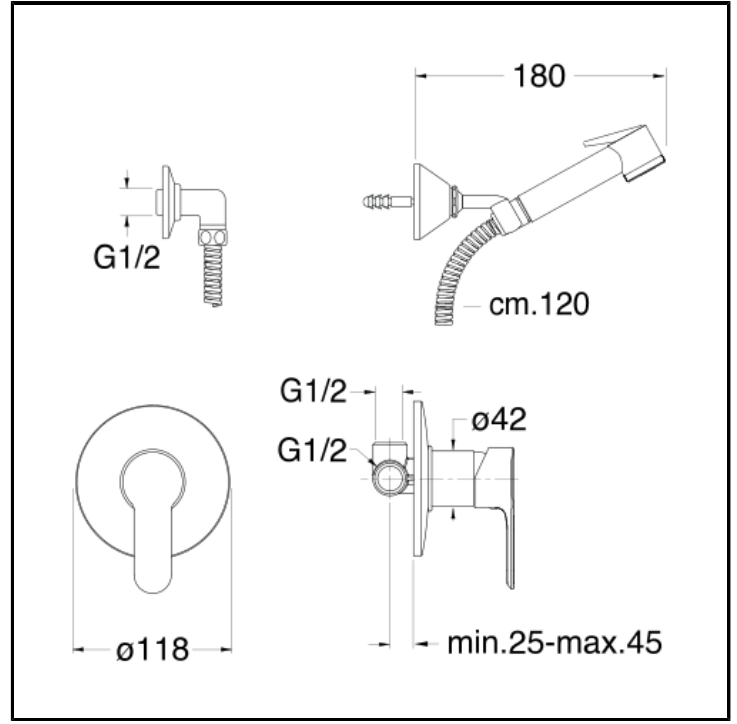

# CRIWJ663

■ CRISTINA  
RUBINETTERIE

WC/bidet mixer valve with douche handset, metal plate and wall mounted adjustable bracket with flexible hose