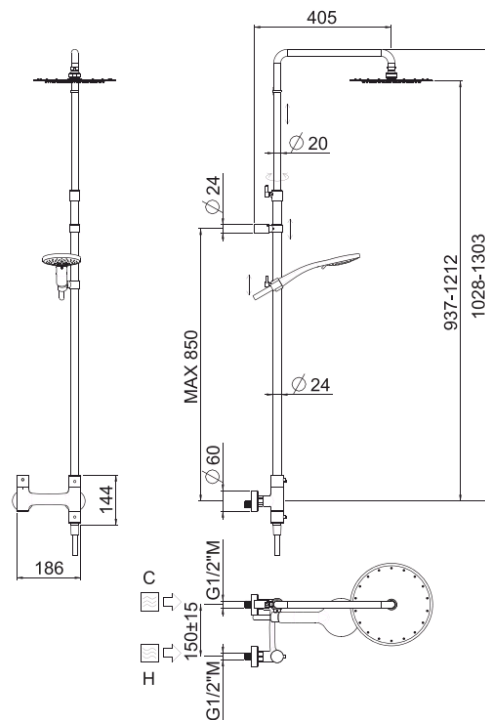

## TECHNICAL INFORMATION

Bridge telescopic shower column including exposed mixer with diverter, turning bar with adjustable mounting. Round ultra-thin shower head, Ø300, non-liming in stainless steel. 3 jets non-liming shower in ABS. Smooth double anti-torsion PVC flexible hose, cm 150. CHROME

## SPARE PARTS

ORIC020  
deviazione dx  
right diverter

ORIC024  
deviazione sx  
left diverter

ORIC019  
T°

## FEATURES

rain jet

central jet

side jet

Safe touch

double anti-torsion

adjustable  
telescopic shower  
column

## TECHNICAL DRAWING