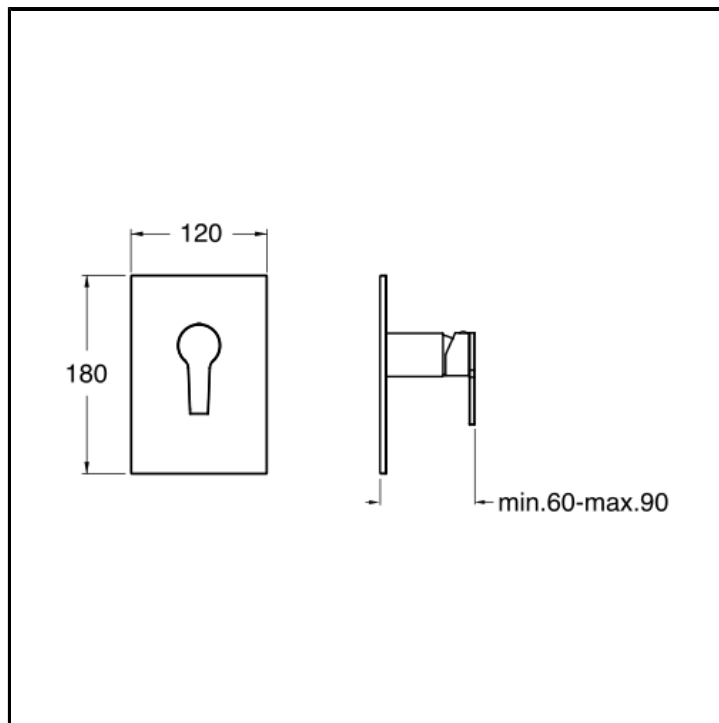

Shower mixer external parts for CRICS535 with metal plate

FINITURE

- White matt
- Chrome
- Black matt

CHARACTERISTICS

-

COMMAND

- Monocontrol

INSTALLATION