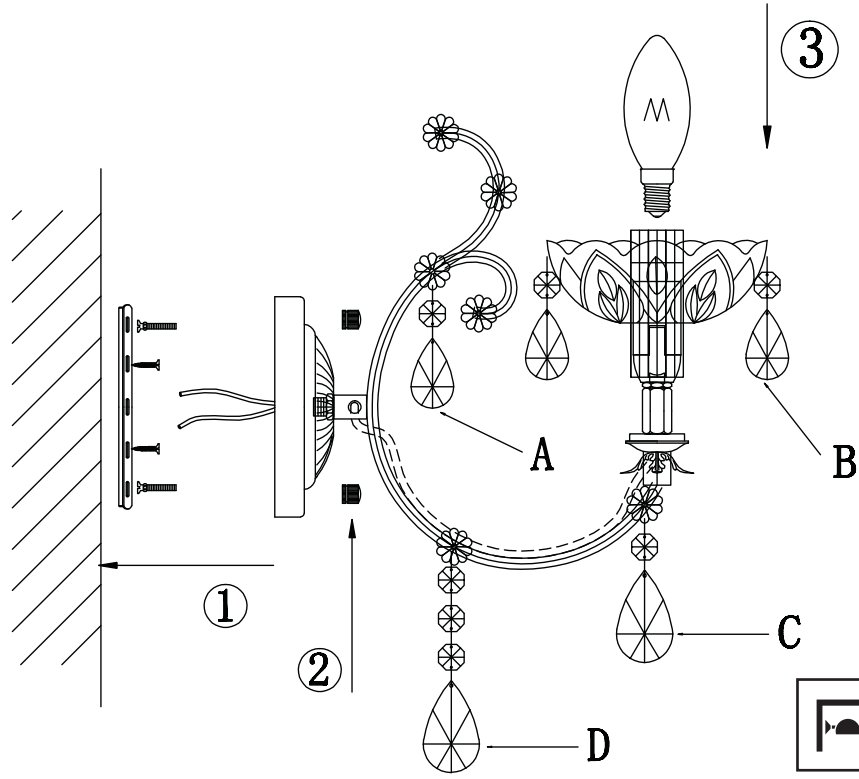

# Instruction

Collection: Diamant crystal  
Series: Sevilla  
Model: DIA004-01-G  
Wall-mounted

A=1  
B=4  
C=1  
D=1

 - Wall-mounted

1 x E14 (60w)

**MAYTONI**  
DECORATIVE LIGHTING

[www.maytoni.de](http://www.maytoni.de)