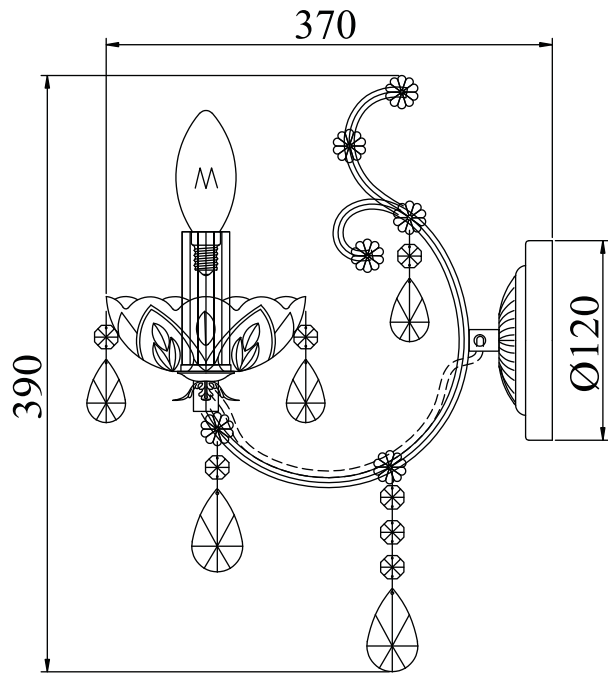

# Instruction

Collection: Diamant crystal  
Series: Sevilla  
Model: DIA004-01-G  
Wall-mounted

A=1  
B=4  
C=1  
D=1

 - Wall-mounted

1 x E14 (60w)

**MAYTONI**  
DECORATIVE LIGHTING

[www.maytoni.de](http://www.maytoni.de)