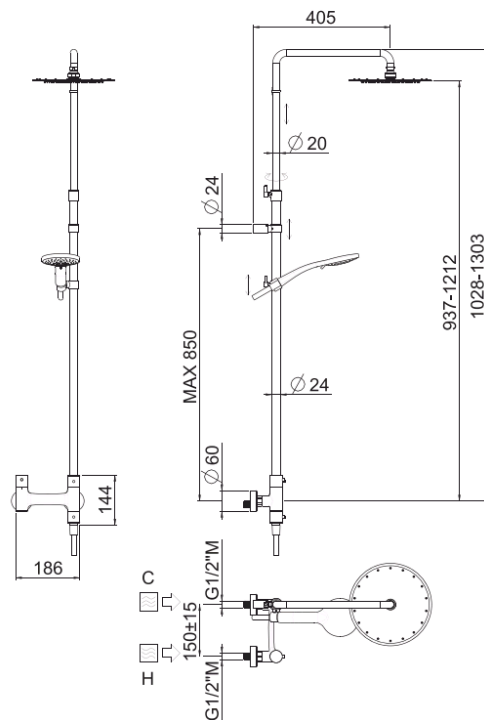

## TECHNICAL INFORMATION

Bridge telescopic shower column including exposed mixer with diverter, turning bar with adjustable mounting. Round ultra-thin shower head, Ø220, non-liming in stainless steel. 3 jets non-liming shower in ABS. Smooth double anti-torsion PVC flexible hose, cm 150. CHROME

## SPARE PARTS

**ORIC020**  
deviazione dx  
right diverter

**ORIC024**  
deviazione sx  
left diverter

**ORIC019**  
T°

## FEATURES

rain jet

central jet

side jet

Safe touch

double anti-torsion

adjustable  
telescopic shower  
column

## TECHNICAL DRAWING