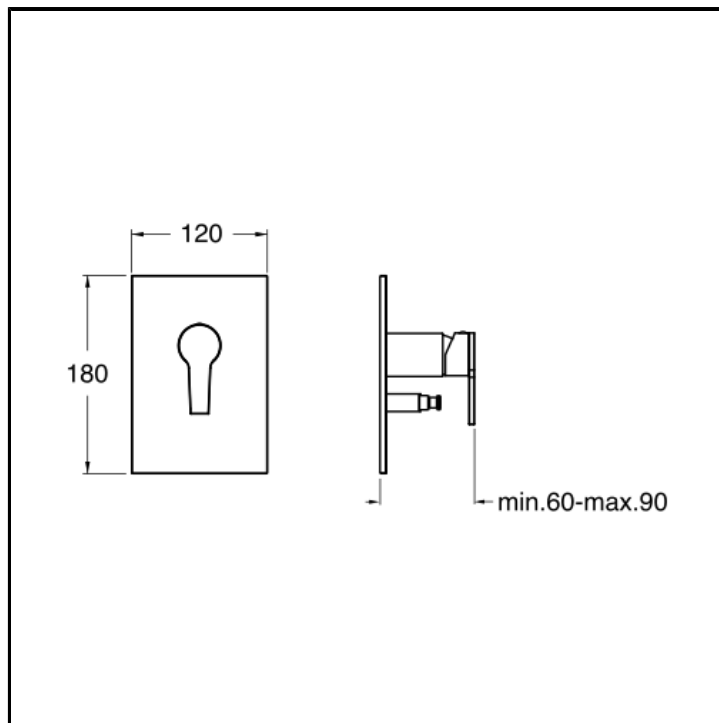

Bath/shower mixer external parts for CRICS535 with 2 outlet diverter and metal plate

FINITURE

- White matt
- Chrome
- Black matt

CHARACTERISTICS

-

COMMAND

- Monocontrol

INSTALLATION