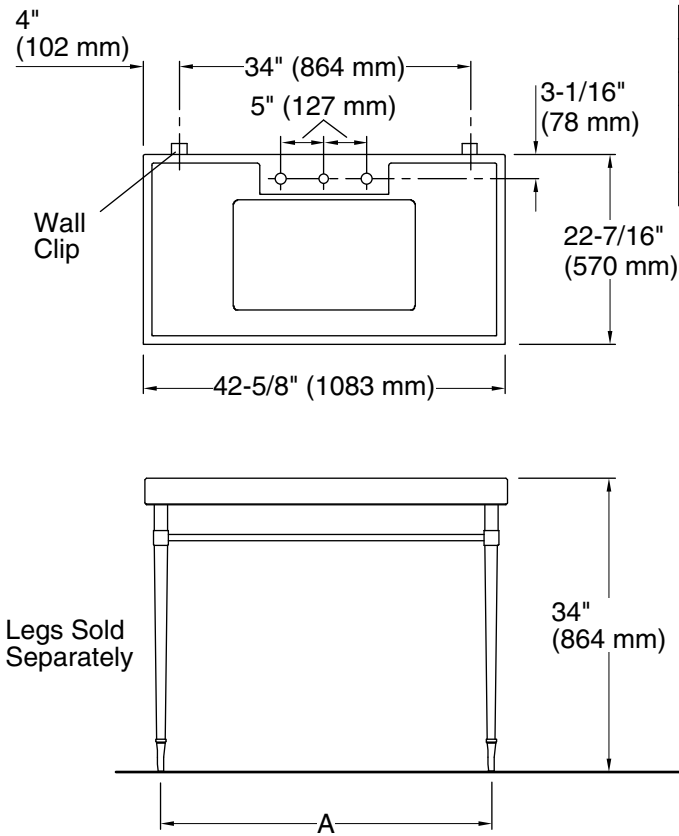

Features

- 10-inch center faucet holes.
- Precut for the K-2297-G Kathryn under-mount sink.
- Coordinates with Kathryn console legs and other products in the Kathryn collection.

Material

- Fireclay.

Installation

Leg Style	A	B	C
K-2317	35-3/8" (899 mm)	19-3/16" (498 mm)	NA
K-2318	35-3/8" (899 mm)	19-3/16" (498 mm)	NA
K-6839	36" (914 mm)	19-1/2" (495 mm)	NA
K-6861	38-1/4" (972 mm)	20-11/16" (525 mm)	27-3/16" (691 mm)
K-6899	38-1/4" (972 mm)	20-11/16" (525 mm)	(691 mm)

Technical Information

All product dimensions are nominal.

Notes

Install this product according to the installation guide.

Product is installed with 1/2" (13 mm) gap between wall and console table.