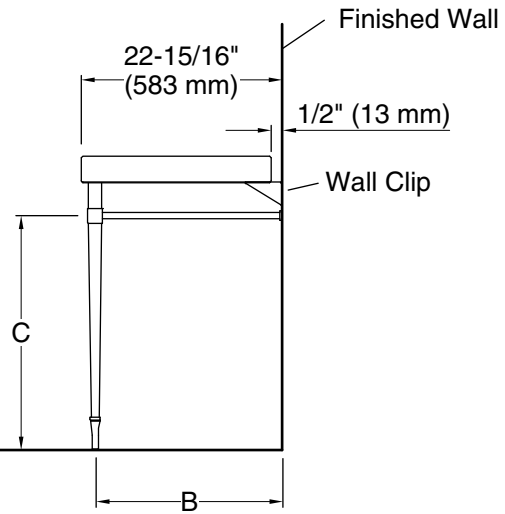

Features

- 10-inch center faucet holes.
- Precut for the K-2297-G Kathryn under-mount sink.
- Coordinates with Kathryn console legs and other products in the Kathryn collection.

Material

- Fireclay.

Installation

Leg Style	A	B	C
K-2317	35-3/8" (899 mm)	19-3/16" (498 mm)	NA
K-2318	35-3/8" (899 mm)	19-3/16" (498 mm)	NA
K-6839	36" (914 mm)	19-1/2" (495 mm)	NA
K-6861	38-1/4" (972 mm)	20-11/16" (525 mm)	27-3/16" (691 mm)
K-6899	38-1/4" (972 mm)	20-11/16" (525 mm)	(691 mm)

Technical Information

All product dimensions are nominal.

Notes

Install this product according to the installation guide.

Product is installed with 1/2" (13 mm) gap between wall and console table.