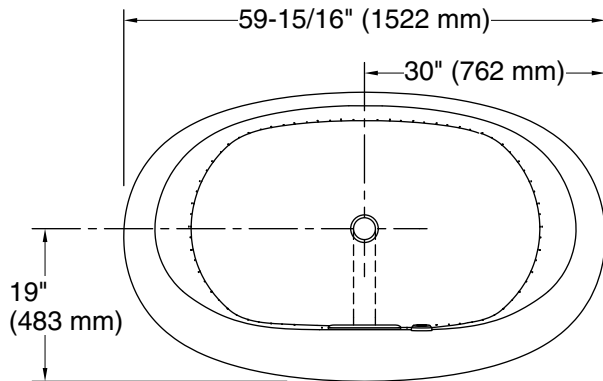

For the most current Specification Sheet, go to www.kohler.com.

1-25-2020 05:46 - US/CA

THE BOLD LOOK
OF **KOHLER**®

No change in measurements if connected with drain illustrated. (K-7272)

Required Electrical Service

Technical Information

All product dimensions are nominal.

Installation: Freestanding
Drain location: Center
Basin area, bottom: 43" x 25-5/8" (1093 mm x 651 mm)
Basin area, top: 55-9/16" x 28-3/8" (1411 mm x 720 mm)
Weight: 94.5 lbs (42.9 kg)
Minimum floor load: 45.4 lbs/ft² (221.7 kg/m²)
Water depth: 16-5/16" (415 mm)
Water capacity: 72.017 gal (272.6 L)
Template: Footprint, 1265462, not required, not included
Electrical component rating: Blower: 120 V, 10 A, 60 Hz
Air bath: 120 V, 5 A, 60 Hz
Blower speed: Variable