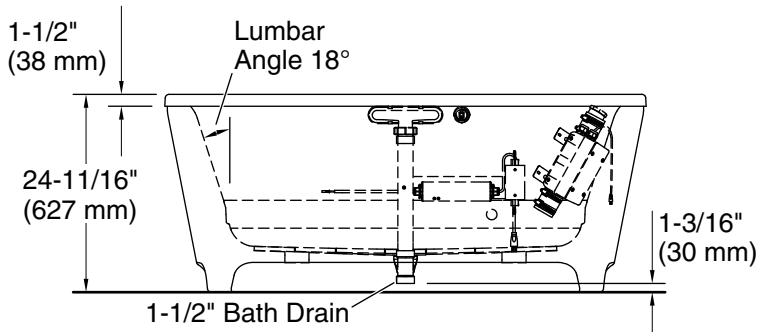

For the most current Specification Sheet, go to www.kohler.com.

1-25-2020 05:46 - US/CA

THE BOLD LOOK
OF **KOHLER**®

No change in measurements if connected with drain illustrated. (K-7272)

Required Electrical Service

Technical Information

All product dimensions are nominal.

Installation: Freestanding
Drain location: Center
Basin area, bottom: 43" x 25-5/8" (1093 mm x 651 mm)
Basin area, top: 55-9/16" x 28-3/8" (1411 mm x 720 mm)
Weight: 94.5 lbs (42.9 kg)
Minimum floor load: 45.4 lbs/ft² (221.7 kg/m²)
Water depth: 16-5/16" (415 mm)
Water capacity: 72.017 gal (272.6 L)
Template: Footprint, 1265462, not required, not included
Electrical component rating: Blower: 120 V, 10 A, 60 Hz
Air bath: 120 V, 5 A, 60 Hz
Blower speed: Variable