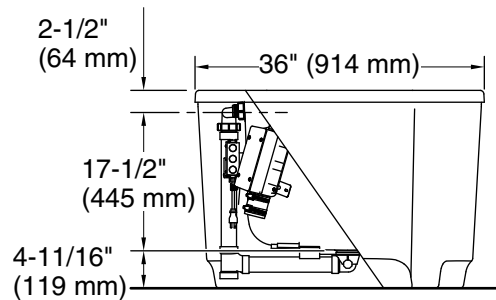

For the most current Specification Sheet, go to www.kohler.com.

1-25-2020 05:46 - US/CA

THE BOLD LOOK
OF **KOHLER**®

No change in measurements if connected with drain illustrated. (K-7272)

Required Electrical Service

Technical Information

All product dimensions are nominal.

Installation: Freestanding
Drain location: Center
Basin area, bottom: 43" x 25-5/8" (1093 mm x 651 mm)
Basin area, top: 55-9/16" x 28-3/8" (1411 mm x 720 mm)
Weight: 94.5 lbs (42.9 kg)
Minimum floor load: 45.4 lbs/ft² (221.7 kg/m²)
Water depth: 16-5/16" (415 mm)
Water capacity: 72.017 gal (272.6 L)
Template: Footprint, 1265462, not required, not included
Electrical component rating: Blower: 120 V, 10 A, 60 Hz
Air bath: 120 V, 5 A, 60 Hz
Blower speed: Variable