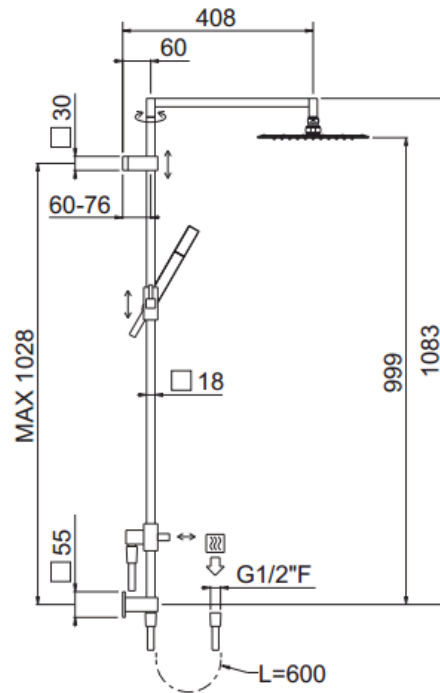

## TECHNICAL INFORMATION

Turning square shower column with adjustable mounting with articulated shower holder, external holder with 60 cm PVC flexible hose, adjustable upper holder and diverter. Non-liming inspectable square ultra-thin shower head 240x240 in chromed stainless steel. Brass non-liming inspectable one jet square shower. PVC smooth double anti-torsion flexible hose cm 150. CHROME

## SPARE PARTS

## TECHNICAL DRAWING