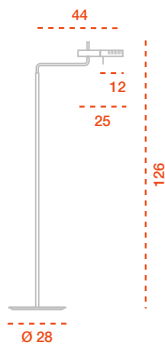

Продажа дизайнерской мебели,
света и аксессуаров.
по всей России

8 (800) 500-70-36
hello@barcelonadesign.ru
www.barcelonadesign.ru

in todos los sentidos. Reflector
giratorio 360°, incorpora
interruptor.

BOMBILLAS

1x60 W máx. eco G9 halógena.

ACABADOS

Cromo.

Metallic floor lamp rotating in all
directions. The reflector rotates
360° and incorporates an on-off
switch.

BULBS

1x60 W max. eco G9 Halogen.

FINISHINGS

Chrome.

p. 26

p. 28

p. 200