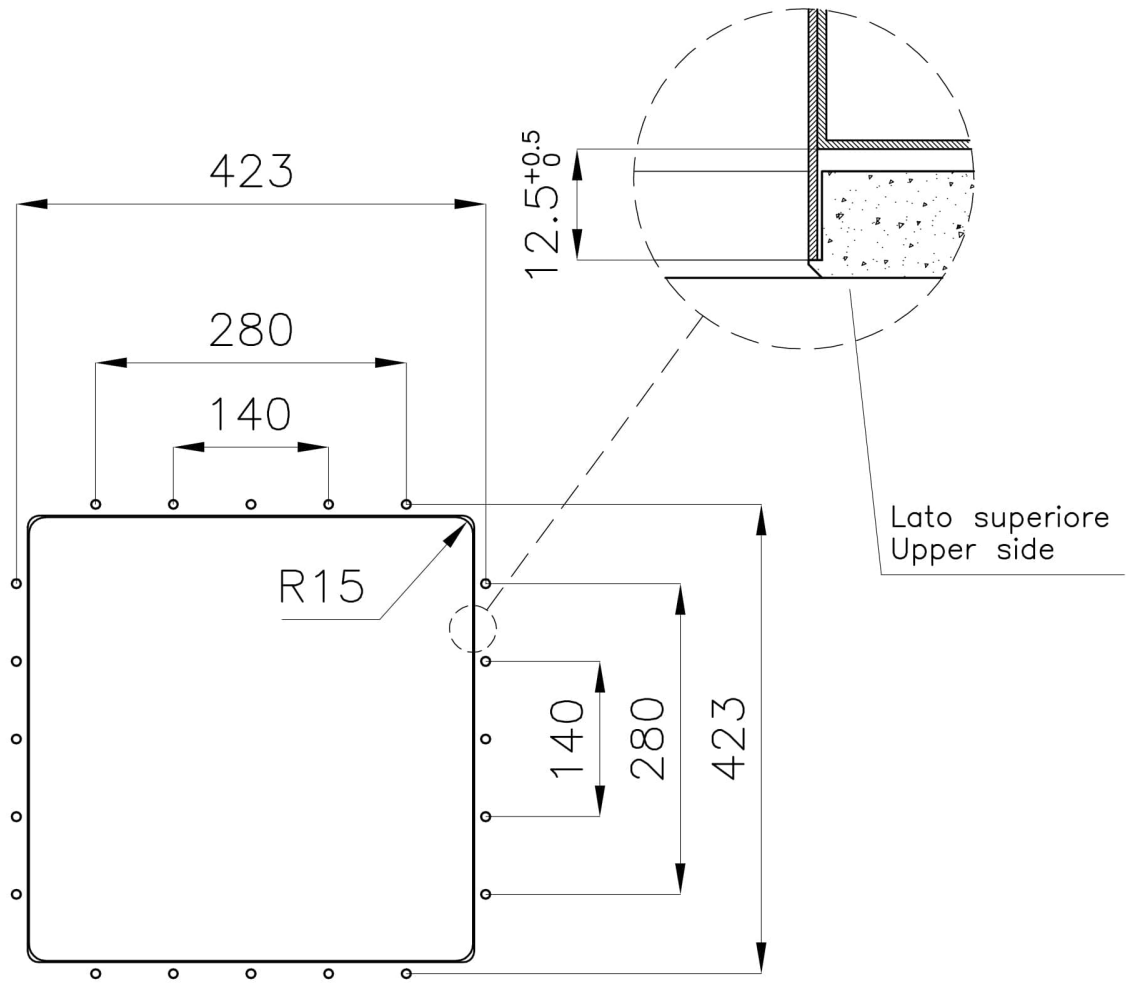

Posizioni fori per fissaggio / fixing hole positions