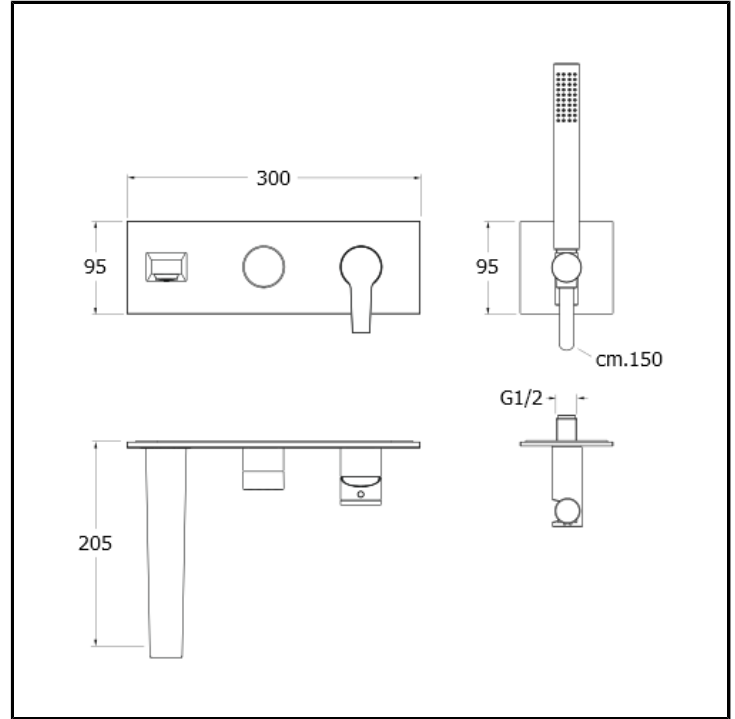

Bath/shower mixer external parts for CRICS100 (right side) - CRICS101 (left side) with 3 outlet diverter, anti-lime hand shower, LONG LIFE flexible hose and metal plate