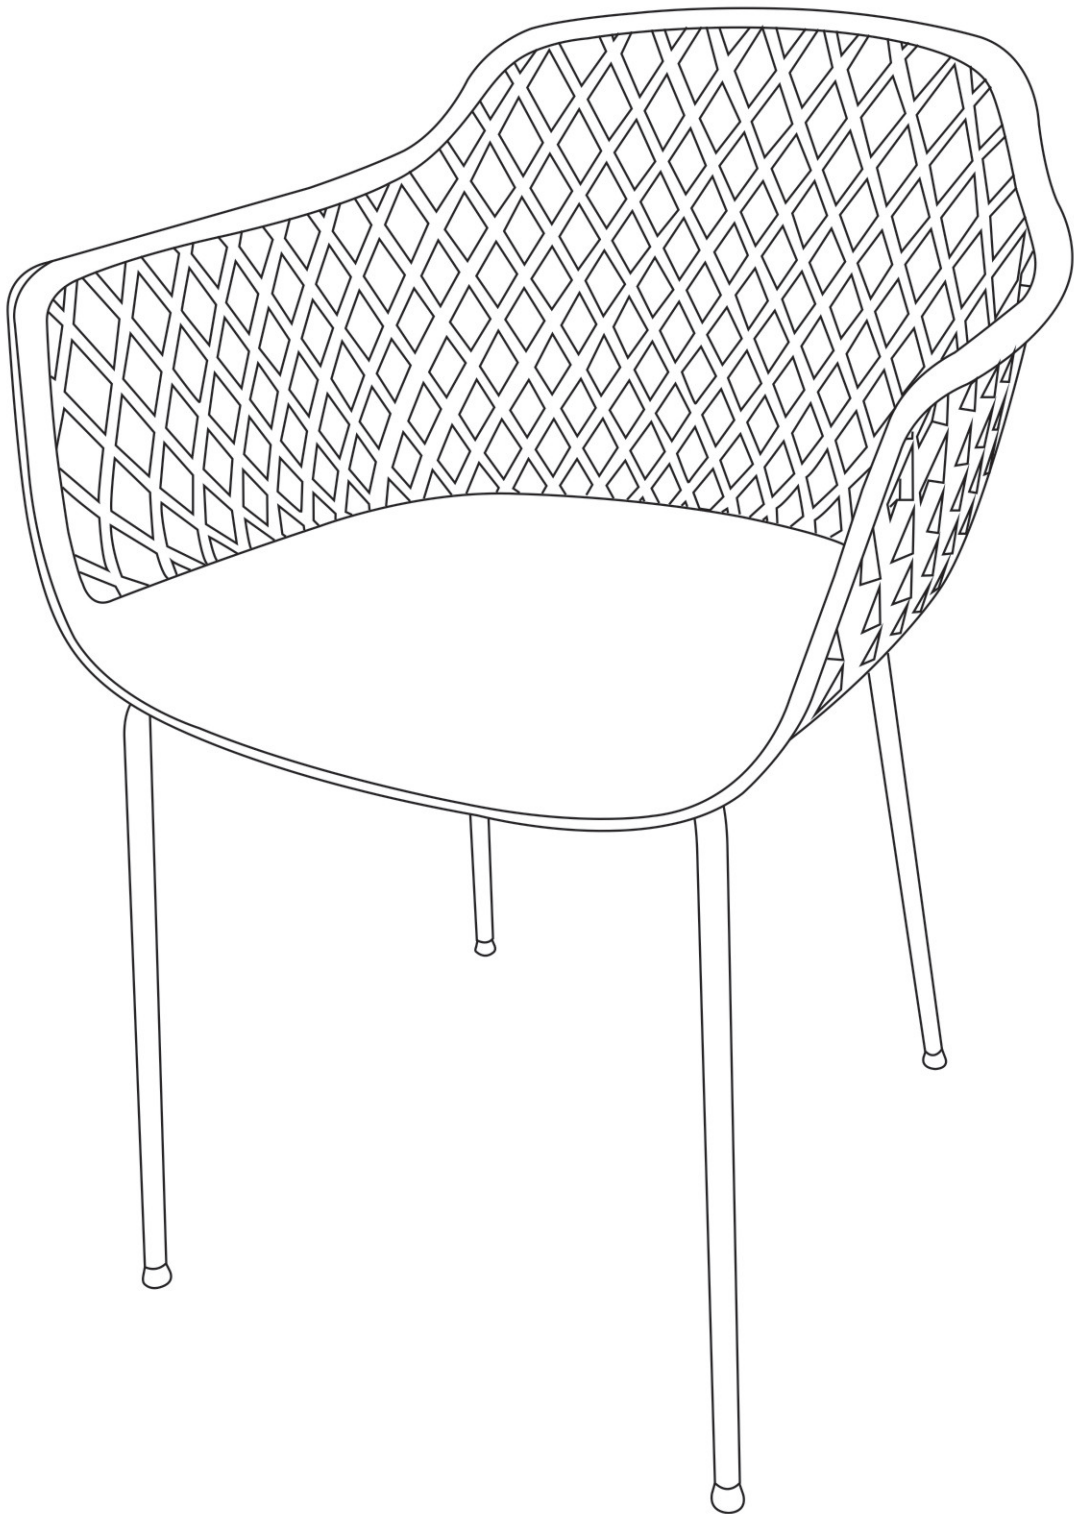

CC1223

---

5 min

x1

x1

---

1 x1

2 x1

A x4(M6\*16mm)

B x4(6mm)

C x4(6\*18\*1.5mm)

D x1(M5)

---

**THAT'S ALL FOLKS!**

**JULIÀ GRUP Furniture Solutions S.L.**

B-17616277