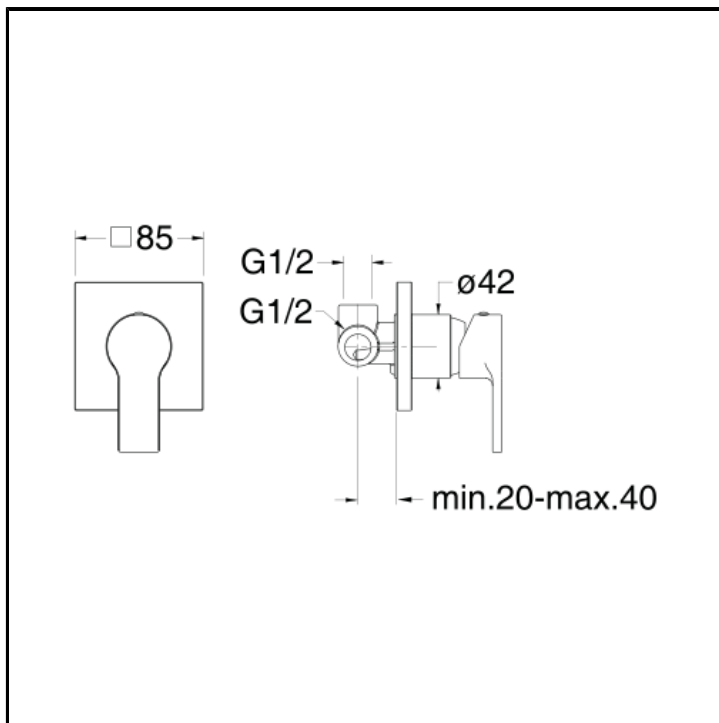

# CRIOG118

Complete concealed shower mixer with metal plate