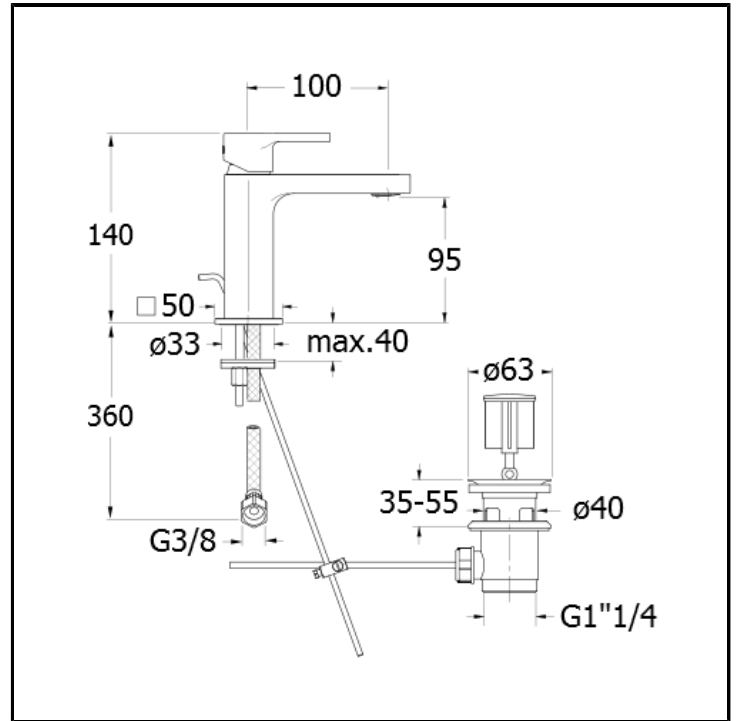

CRIOG221

CRISTINA
RUBINETTERIE

Basin mixer REGULAR with 1"1/4 pop-up waste

FINITURE

- White matt
- Chrome
- Black matt

FEATURES (MODEL NAME SIDE)

- Regular

FEATURES FROM TECHNOLOGIES