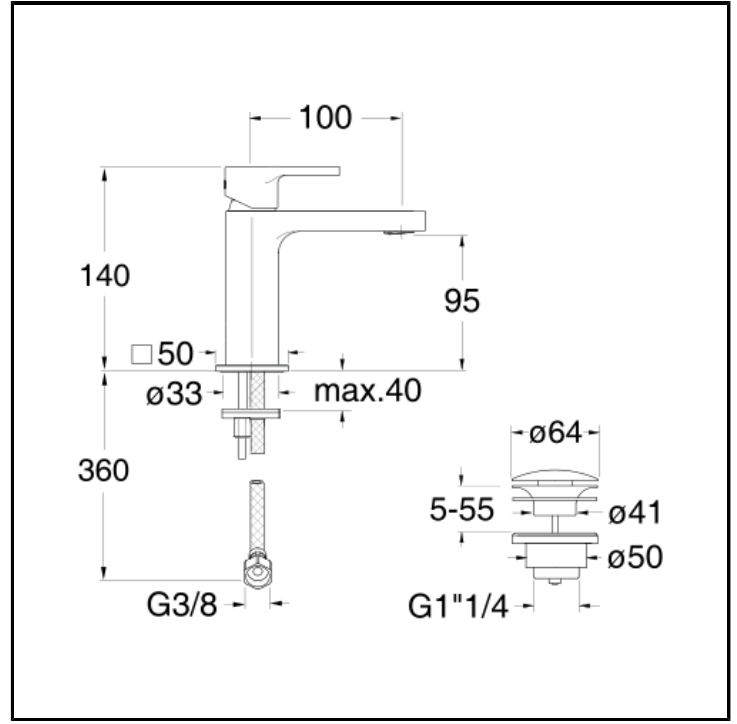

# CRIOG220

Basin mixer REGULAR with 1"1/4 Up&Down waste