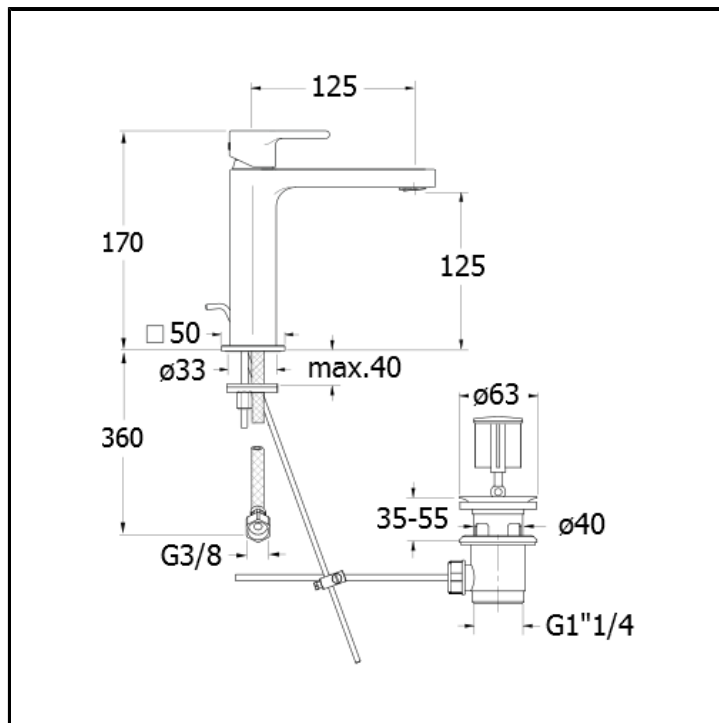

CRIOG223

CRISTINA
RUBINETTERIE

Basin mixer MEDIUM with 1"1/4 pop up waste

FINITURE

- White matt
- Chrome
- Black matt

FEATURES (MODEL NAME SIDE)

- Medium

FEATURES FROM TECHNOLOGIES