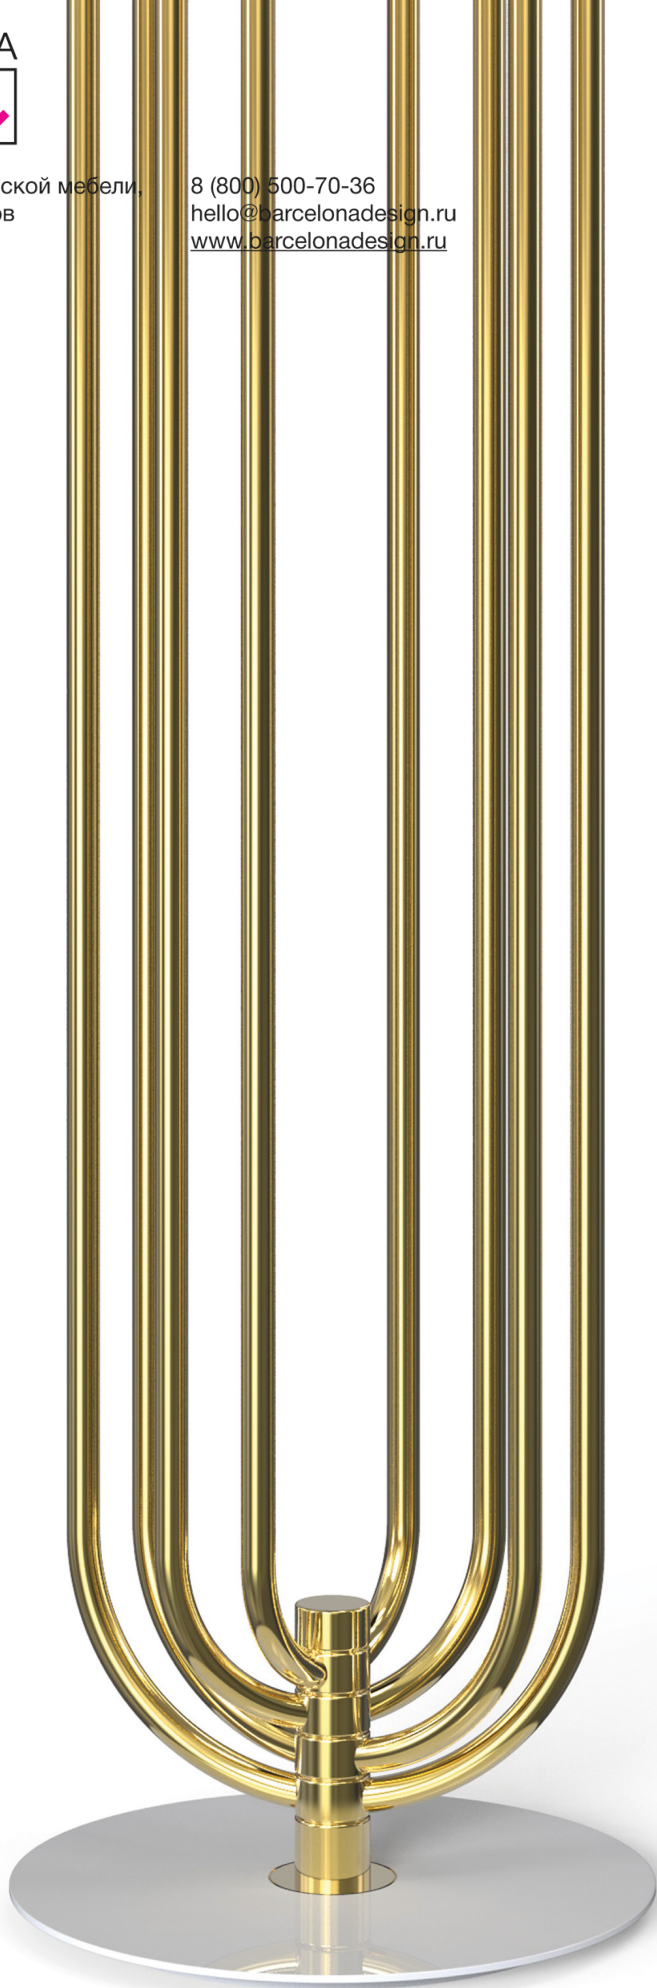

## TURNER | FLOOR

Get inspired by Turner floor, an instant eye-catcher for your next project. Inspired by Tina Turner's dance moves it has an art deco shape with the possibility of rotating its arcs into the desired position so that you can create your favorite composition at any time. The large arcs are made of brass and the semi-spherical top cover of aluminum lacquered in glossy white or any other RAL color of your liking.

### MATERIALS

BODY: Brass  
SHADE: Aluminum  
Wire: Textile

### DIMENSIONS

HEIGHT: 66.9" | 170 cm  
DIAMETER: 17.7" | 45 cm

ALSO AVAILABLE [TURNER | TABLE P.139](#)

Продажа дизайнерской мебели,  
света и аксессуаров  
по всей России

8 (800) 500-70-36  
hello@barcelonadesign.ru  
[www.barcelonadesign.ru](http://www.barcelonadesign.ru)