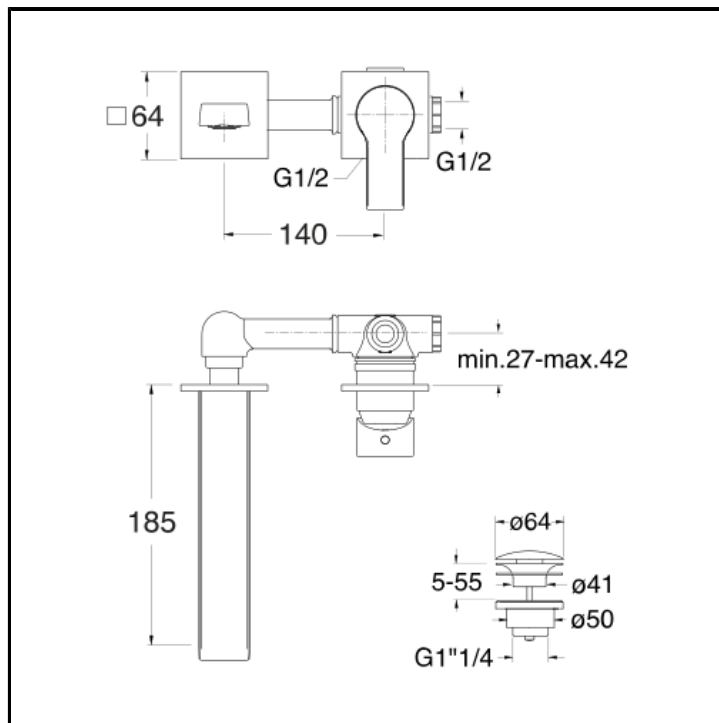

Complete wall mounted basin mixer REGULAR with 1"1/4 Up&Down waste