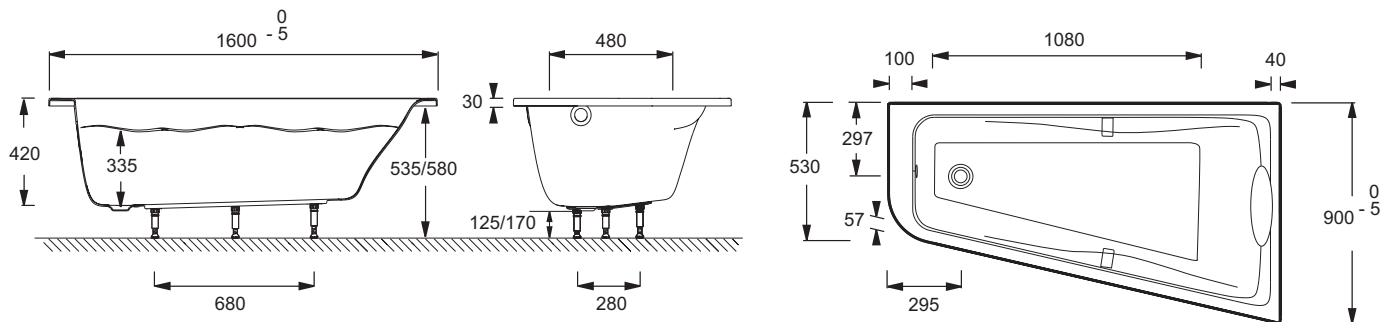

E6081

Collection: ODÉON UP

Finish*:

00 - White

Main features:

Features

- DIMENSIONS: 160 x 90 x 42 cm
- MATERIAL: Acrylic
- VOLUME (L): 170/100
- FOOT HEIGHT: 125/170
- FEET: Supplied
- WASTE : Not supplied
- BATH WELL LENGTH: 107,5 cm
- TWO-PERSON BATH: No
- GUARANTEE: 10 years
- WEIGHT: 19.2 kg
- INSTALLATION TYPE: Corner
- SHAPE: Asymmetric
- WASTE DIAMETER: 5,2 cm
- STEP: Not supplied
- OPTIONAL COORDINATING PANEL: Optional
- BATH WELL WIDTH: 40 cm
- CAN BE EQUIPPED WITH A WHIRLPOOL SYSTEM: Yes

Consumer benefits

- COMFORT: Cushion included
- FUNCTIONAL : Chrome handgrips included

Required products

- E70174: Pop-up waste

Technical drawing

Product Specification: Asymmetric bath 160 x 90 cm, RH. E6081. Collection: ODÉON UP. DIMENSIONS: 160 x 90 x 42 cm. WEIGHT: 19.2 kg. MATERIAL: Acrylic. INSTALLATION TYPE: Corner. VOLUME (L): 170/100. SHAPE: Asymmetric. FOOT HEIGHT: 125/170. WASTE DIAMETER: 5,2 cm. FEET: Supplied. STEP: Not supplied. WASTE : Not supplied. OPTIONAL COORDINATING PANEL: Optional. BATH WELL LENGTH: 107,5 cm. BATH WELL WIDTH: 40 cm. TWO-PERSON BATH: No. CAN BE EQUIPPED WITH A WHIRLPOOL SYSTEM: Yes. GUARANTEE: 10 years.